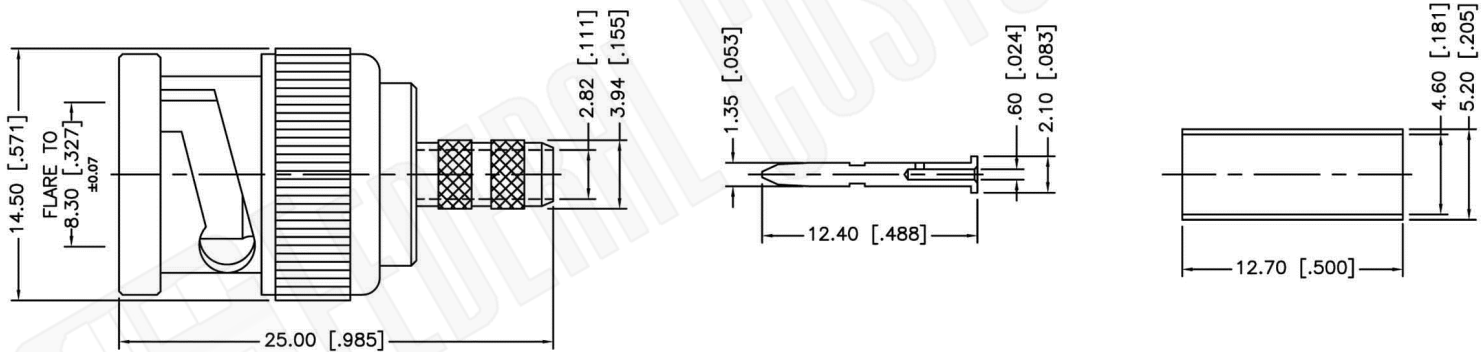

RECOMMENDED CABLE STRIPPING DIM'S

**Material Specifications**

Cable(s): RG180-RG195-B8218-B1855  
 Body: Brass  
 Finish: Nickel  
 Insulation: Teflon  
 Impedence: 50 Ohms

**FCC** Federal Custom Cable  
[www.FCCable.com](http://www.FCCable.com)

CAGE CODE  
 1UKX3

Part Number:

Description:

**C1011**

**BNC MALE CONNECTOR CRIMP FOR RG180, RG195, B8218, B1855 CABLES**

Dimensions  
 Millimeters | Inches

1891 Alton Parkway, Irvine, CA 92606  
 Phone: (949) 851-3114 | Fax: (949) 852-8136  
[Sales@FCCable.com](mailto:Sales@FCCable.com)

Scale: N/A

Revision:

NOTES:  
 1. DIMENSIONS ARE IN MILLIMETERS | INCHES  
 2. UNLESS OTHERWISE SPECIFIED ALL DIMENSIONS ARE NOMINAL  
 3. SPECIFICATIONS ARE SUBJECT TO CHANGE WITHOUT NOTICE

THIS DRAWING CONTAINS PROPRIETARY INFORMATION THAT BELONGS TO FEDERAL CUSTOM CABLE, LLC. ANY UNAUTHORIZED USE OF THIS DRAWING IS PROHIBITED WITHOUT WRITTEN PERMISSION FROM FEDERAL CUSTOM CABLE. ALL RIGHTS RESERVED. ©2016 COPYRIGHT FEDERAL CUSTOM CABLE, LLC.