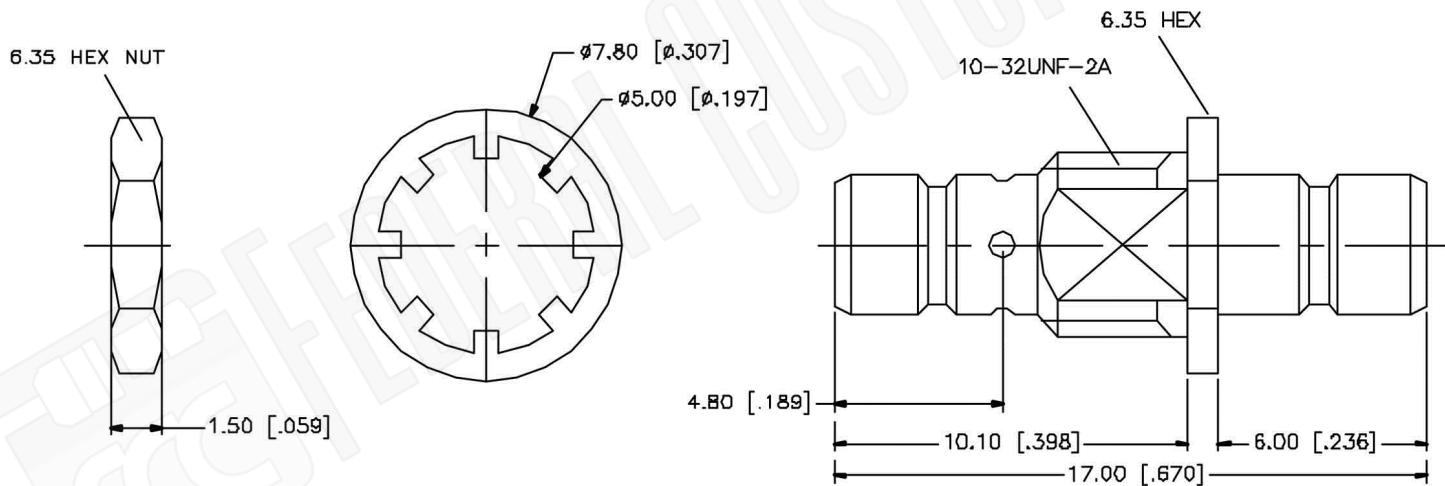

RECOMMENDED MOUNTING HOLE

**Material Specifications**

Body: Brass  
 Finish: Gold  
 Insulation: Teflon  
 Impedance: 50 Ohms

**FCC Federal Custom Cable**  
[www.FCCable.com](http://www.FCCable.com)

CAGE CODE  
 1UKX3

Part Number:

Description:

**A1802**

**SMB JACK TO SMB JACK BULKHEAD ADAPTER**

Dimensions  
 Millimeters | Inches

Scale: N/A

Revision:

NOTES:  
 1. DIMENSIONS ARE IN MILLIMETERS | INCHES  
 2. UNLESS OTHERWISE SPECIFIED ALL DIMENSIONS ARE NOMINAL  
 3. SPECIFICATIONS ARE SUBJECT TO CHANGE WITHOUT NOTICE