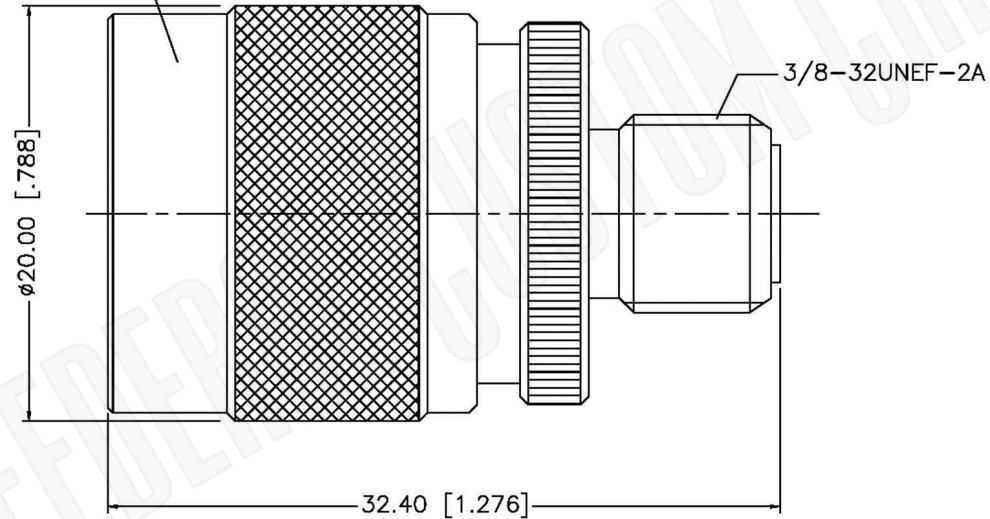

5/8-24UNEF-2B (INTERNAL)

Material Specifications

Body: Brass
 Finish: Nickel
 Insulation: Teflon
 Impedance: 50 Ohms

FCC Federal Custom Cable
www.FCCable.com
 1891 Alton Parkway, Irvine, CA 92606
 Phone: (949) 851-3114 | Fax: (949) 852-8136
Sales@FCCable.com

| | | |
|--|---|--|
| CAGE CODE 1UKX3 Dimensions Millimeters Inches | Part Number: A3521 | Description: F FEMALE TO N MALE ADAPTER |
| | Scale: N/A Revision: | NOTES: 1. DIMENSIONS ARE IN MILLIMETERS INCHES 2. UNLESS OTHERWISE SPECIFIED ALL DIMENSIONS ARE NOMINAL 3. SPECIFICATIONS ARE SUBJECT TO CHANGE WITHOUT NOTICE |