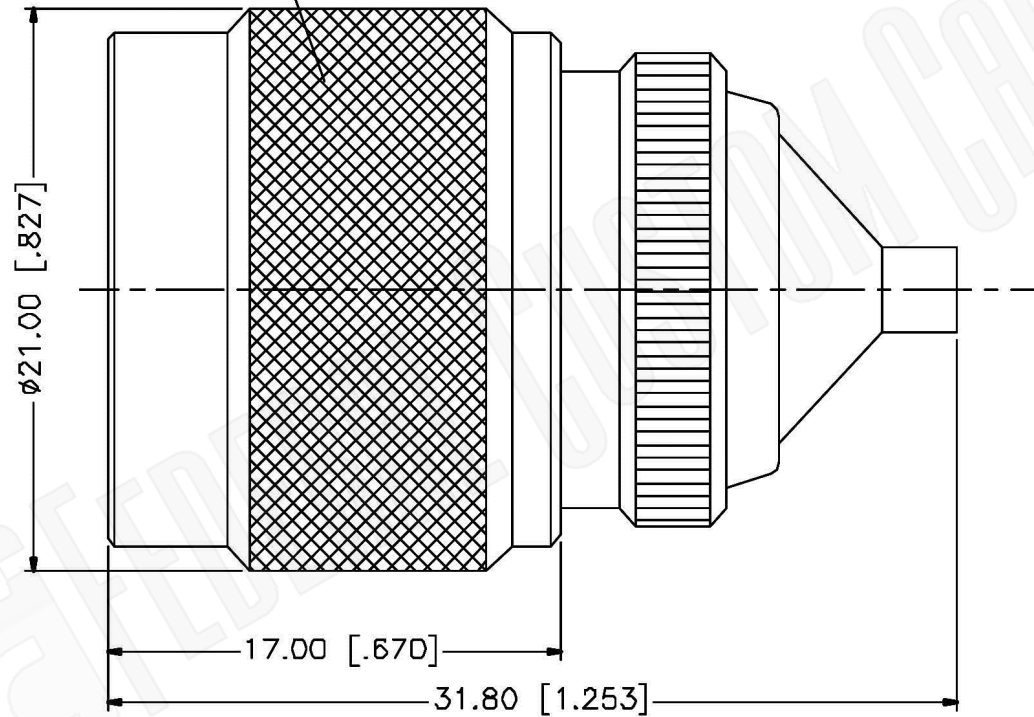

5/8-24UNEF-2B (INTERNAL)

Material Specifications

Body: Brass
 Finish: Nickel
 Insulation: Teflon
 Impedance: 50 Ohms

Federal Custom Cable
www.FCCable.com

CAGE CODE
 1UKX3

Part Number:

Description:

A3684

MCX JACK TO N MALE ADAPTER

Dimensions
 Millimeters | Inches

Scale: N/A

Revision:

NOTES:
 1. DIMENSIONS ARE IN MILLIMETERS | INCHES
 2. UNLESS OTHERWISE SPECIFIED ALL DIMENSIONS ARE NOMINAL
 3. SPECIFICATIONS ARE SUBJECT TO CHANGE WITHOUT NOTICE