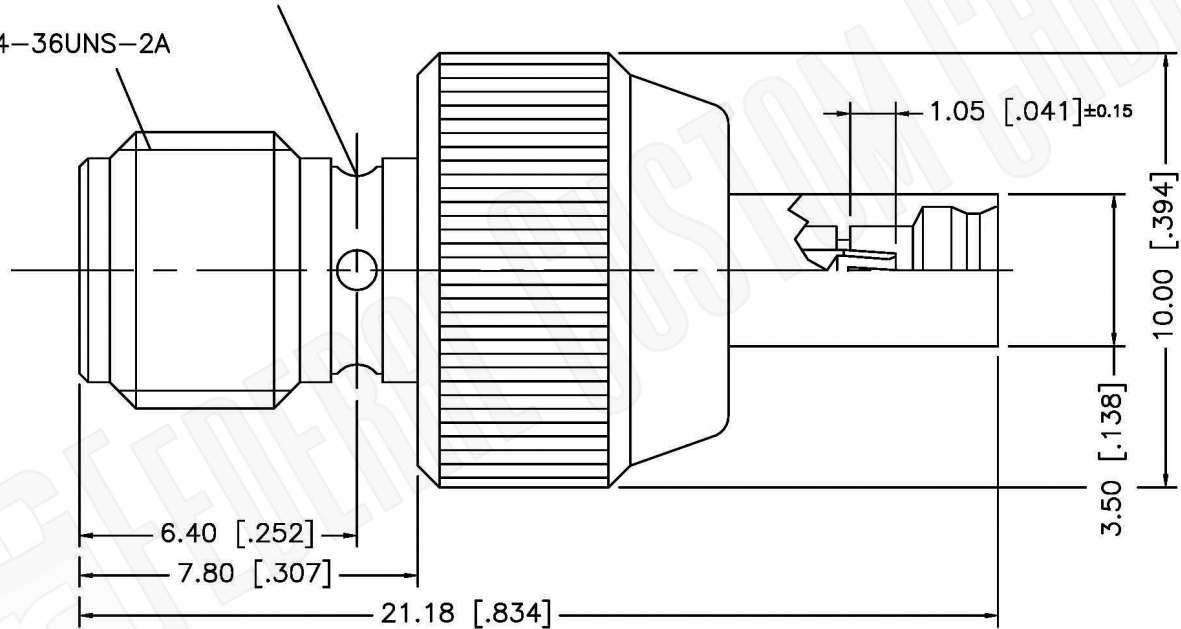

STAKE IN 4 PLACES
EQUALLY SPACED 90° APART

1/4-36UNS-2A

Material Specifications

Body: Brass
 Finish: Gold
 Insulation: Teflon
 Impedance: 50 Ohms

FCC Federal Custom Cable
www.FCCable.com

CAGE CODE
1UKX3

Part Number:

Description:

A3791

MMCX JACK TO SMA FEMALE ADAPTER

Dimensions
Millimeters | Inches

Scale: N/A

Revision:

NOTES:
 1. DIMENSIONS ARE IN MILLIMETERS | INCHES
 2. UNLESS OTHERWISE SPECIFIED ALL DIMENSIONS ARE NOMINAL
 3. SPECIFICATIONS ARE SUBJECT TO CHANGE WITHOUT NOTICE