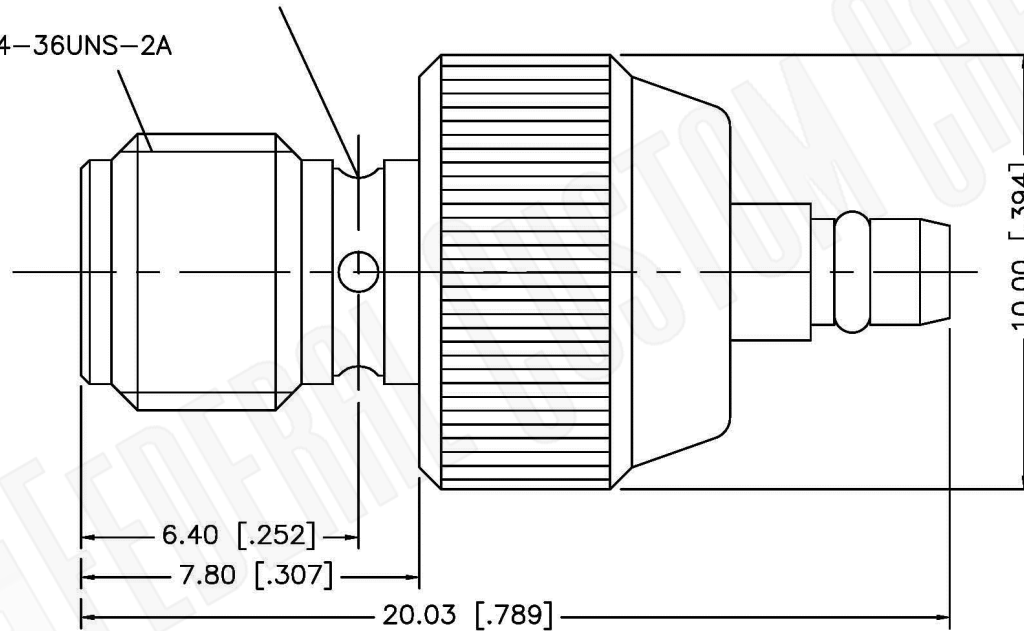

STAKE IN 4 PLACES
EQUALLY SPACED 90° APART

1/4-36UNS-2A

Material Specifications

Body: Brass
 Finish: Gold
 Insulation: Teflon
 Impedance: 50 Ohms

FCC Federal Custom Cable
www.FCCable.com
 1891 Alton Parkway, Irvine, CA 92606
 Phone: (949) 851-3114 | Fax: (949) 852-8136
Sales@FCCable.com

<p>CAGE CODE 1UKX3</p>	<p>Part Number: A3801</p>	<p>Description: MMCX PLUG TO SMA FEMALE ADAPTER</p>
<p>Dimensions Millimeters Inches</p>	<p>Scale: N/A</p>	
<p>Revision:</p>	<p>NOTES: 1. DIMENSIONS ARE IN MILLIMETERS INCHES 2. UNLESS OTHERWISE SPECIFIED ALL DIMENSIONS ARE NOMINAL 3. SPECIFICATIONS ARE SUBJECT TO CHANGE WITHOUT NOTICE</p>	<p>THIS DRAWING CONTAINS PROPRIETARY INFORMATION THAT BELONGS TO FEDERAL CUSTOM CABLE, LLC. ANY UNAUTHORIZED USE OF THIS DRAWING IS PROHIBITED WITHOUT WRITTEN PERMISSION FROM FEDERAL CUSTOM CABLE. ALL RIGHTS RESERVED. ©2016 COPYRIGHT FEDERAL CUSTOM CABLE, LLC.</p>