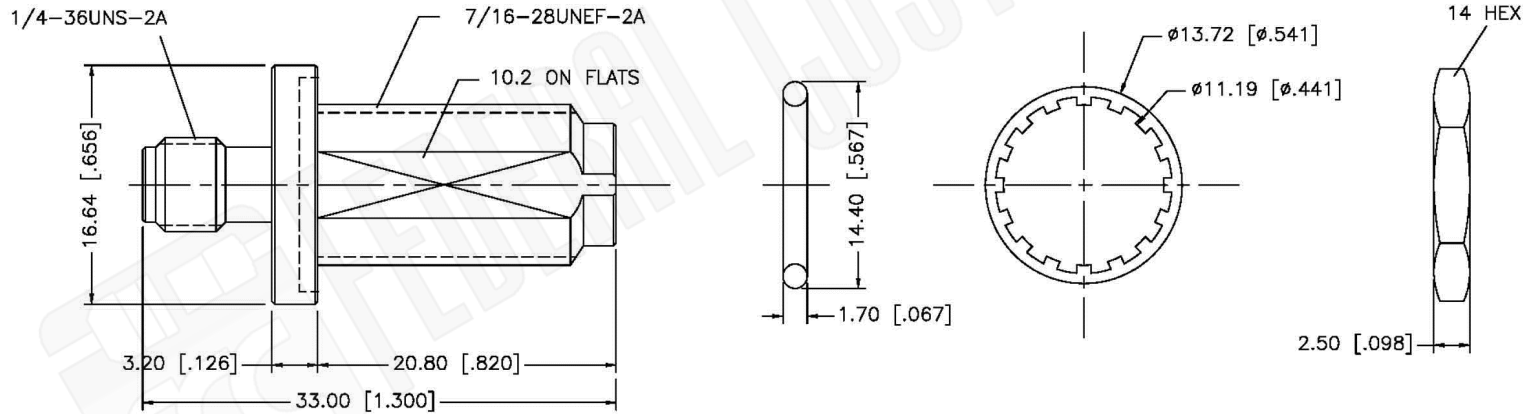

RECOMMENDED MOUNTING HOLE

Material Specifications

Body: Brass
Finish: Gold
Insulation: Teflon
Impedance: 50 Ohms

FCC Federal Custom Cable
www.FCCable.com

CAGE CODE
1UKX3

Part Number:

Description:

A4171

SMA FEMALE TO TNC FEMALE BULKHEAD ADAPTER

Dimensions
Millimeters | Inches

Scale: N/A

Revision:

NOTES:
1. DIMENSIONS ARE IN MILLIMETERS | INCHES
2. UNLESS OTHERWISE SPECIFIED ALL DIMENSIONS ARE NOMINAL
3. SPECIFICATIONS ARE SUBJECT TO CHANGE WITHOUT NOTICE