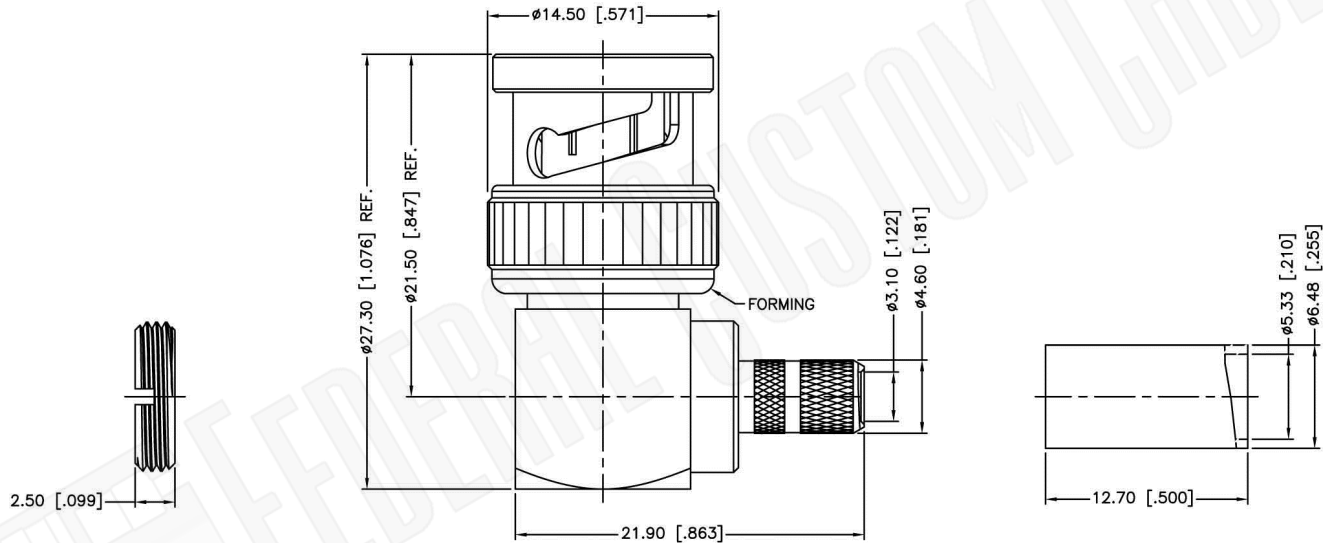

RECOMMENDED
CABLE STRIPPING DIM'S

1. CRIMPED FERRULE
HEX CRIMP SIZE .255"

Material Specifications

Cable(s):	RG58,58A,58C,141,303,LMR195,B7806A
Body:	Brass
Finish:	Nickel
Insulation:	Teflon
Impedence:	50 Ohms

Federal Custom Cable
www.FCCable.com

CAGE CODE
1UKX3

Part Number:

Description:

C1026

**BNC MALE CONNECTOR RIGHT ANGLE CRIMP FOR
RG58, RG141, RG303, LMR195, B7806A CABLES**

1891 Alton Parkway, Irvine, CA 92606
Phone: (949) 851-3114 | Fax: (949) 852-8136
Sales@FCCable.com

Dimensions
Millimeters | Inches

Scale: N/A

Revision:

NOTES:
1. DIMENSIONS ARE IN MILLIMETERS | INCHES
2. UNLESS OTHERWISE SPECIFIED ALL DIMENSIONS ARE NOMINAL
3. SPECIFICATIONS ARE SUBJECT TO CHANGE WITHOUT NOTICE