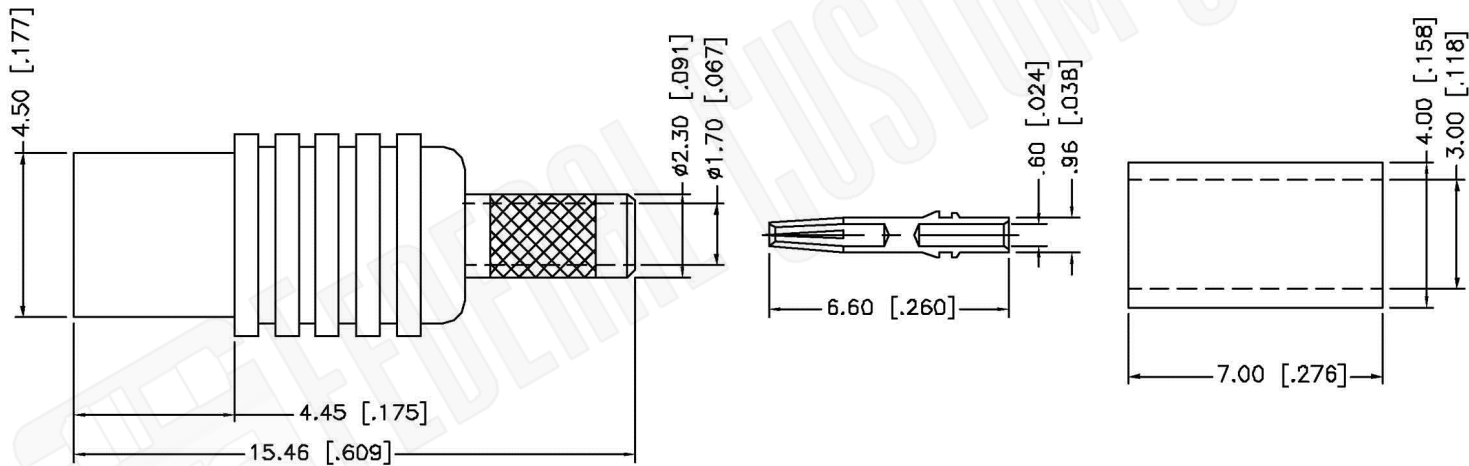

RECOMMENDED CABLE STRIPPING DIMENSIONS

Material Specifications

Cable(s): RG174, RG188A, RG316, B7805A
 Body: Brass
 Finish: Gold
 Insulation: Teflon
 Impedence: 50 Ohms

Federal Custom Cable
www.FCCable.com
 1891 Alton Parkway, Irvine, CA 92606
 Phone: (949) 851-3114 | Fax: (949) 852-8136
Sales@FCCable.com

CAGE CODE
1UKX3

Dimensions
Millimeters | Inches

Scale: N/A

Revision:

Part Number:
C1043

NOTES:
 1. DIMENSIONS ARE IN MILLIMETERS | INCHES
 2. UNLESS OTHERWISE SPECIFIED ALL DIMENSIONS ARE NOMINAL
 3. SPECIFICATIONS ARE SUBJECT TO CHANGE WITHOUT NOTICE

Description:
MCX JACK CONNECTOR CRIMP FOR RG174, RG188, RG316, B7805A CABLES

THIS DRAWING CONTAINS PROPRIETARY INFORMATION THAT BELONGS TO FEDERAL CUSTOM CABLE, LLC. ANY UNAUTHORIZED USE OF THIS DRAWING IS PROHIBITED WITHOUT WRITTEN PERMISSION FROM FEDERAL CUSTOM CABLE. ALL RIGHTS RESERVED. ©2016 COPYRIGHT FEDERAL CUSTOM CABLE, LLC.