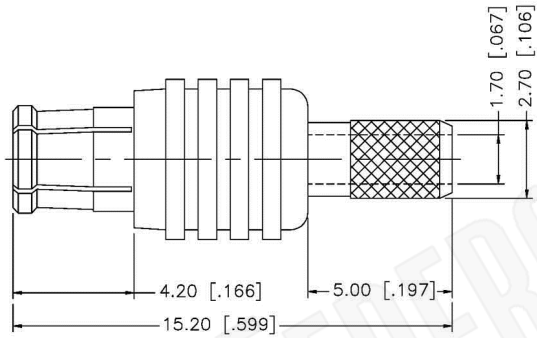

RECOMMENDED CABLE STRIPPING DIMENSIONS

NOTE:

1. CRIMPED FERRULE HEX CRIMP SIZE .151"
2. CRIMPED CONTACT PIN SQ. CRIMP SIZE 0.7(Mmm)

Material Specifications

Cable(s): RG316, U-DOUBLE BRAIDED
 Body: Brass
 Finish: Gold
 Insulation: Teflon
 Impedence: 50 Ohms

Federal Custom Cable
www.FCCable.com
 1891 Alton Parkway, Irvine, CA 92606
 Phone: (949) 851-3114 | Fax: (949) 852-8136
Sales@FCCable.com

CAGE CODE 1UKX3
Dimensions Millimeters Inches
Scale: N/A
Revision:

Part Number:
C1051

NOTES:
 1. DIMENSIONS ARE IN MILLIMETERS | INCHES
 2. UNLESS OTHERWISE SPECIFIED ALL DIMENSIONS ARE NOMINAL
 3. SPECIFICATIONS ARE SUBJECT TO CHANGE WITHOUT NOTICE

Description:
MCX PLUG CONNECTOR CRIMP FOR RG188DS, RG316DS CABLES