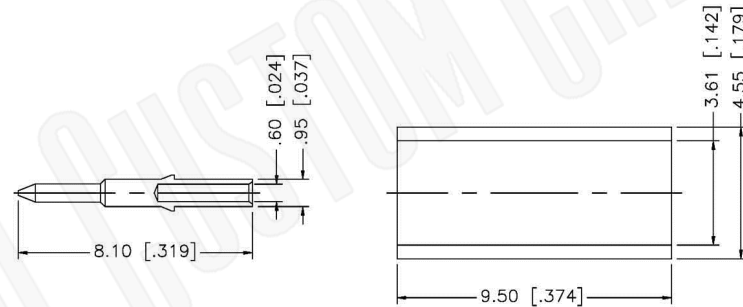

RECOMMENDED CABLE STRIPPING DIMENSIONS

NOTE:

1. CRIMPED FERRULE HEX CRIMP SIZE .151"
2. CRIMPED CONTACT PIN SQ. CRIMP SIZE 0.7(Mmm)

Material Specifications

Cable(s): RG316, U-DOUBLE BRAIDED
 Body: Brass
 Finish: Gold
 Insulation: Teflon
 Impedence: 50 Ohms

Federal Custom Cable
www.FCCable.com
 1891 Alton Parkway, Irvine, CA 92606
 Phone: (949) 851-3114 | Fax: (949) 852-8136
Sales@FCCable.com

CAGE CODE 1UKX3
Dimensions Millimeters Inches
Scale: N/A
Revision:

Part Number:
C1051

NOTES:
 1. DIMENSIONS ARE IN MILLIMETERS | INCHES
 2. UNLESS OTHERWISE SPECIFIED ALL DIMENSIONS ARE NOMINAL
 3. SPECIFICATIONS ARE SUBJECT TO CHANGE WITHOUT NOTICE

Description:
MCX PLUG CONNECTOR CRIMP FOR RG188DS, RG316DS CABLES