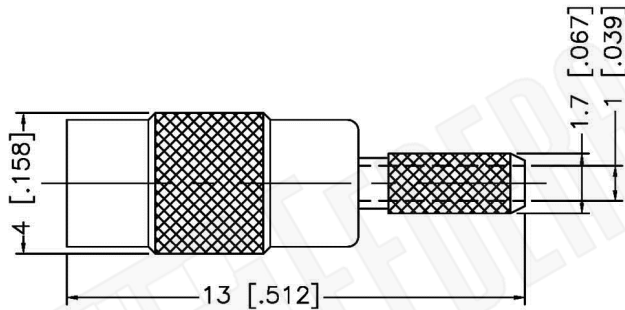

RECOMMENDED CABLE STRIPPING DIM'S.

Material Specifications

Cable(s): RG178/196
 Body: Brass
 Finish: Gold
 Insulation: Teflon
 Impedence: 50 Ohms

Federal Custom Cable
www.FCCable.com
 1891 Alton Parkway, Irvine, CA 92606
 Phone: (949) 851-3114 | Fax: (949) 852-8136
Sales@FCCable.com

CAGE CODE 1UKX3
Dimensions Millimeters Inches
Scale: N/A
Revision:

Part Number:

C1068

Description:
MMCX JACK CONNECTOR CRIMP FOR RG178, RG196 CABLES

NOTES:
 1. DIMENSIONS ARE IN MILLIMETERS | INCHES
 2. UNLESS OTHERWISE SPECIFIED ALL DIMENSIONS ARE NOMINAL
 3. SPECIFICATIONS ARE SUBJECT TO CHANGE WITHOUT NOTICE