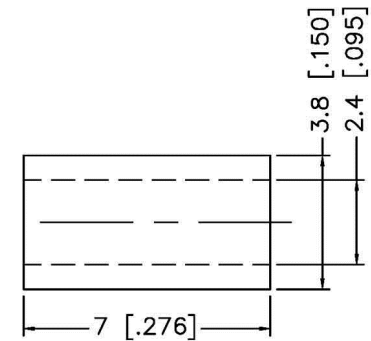

RECOMMENDED CABLE STRIPPING DIM'S.

Material Specifications

Cable(s): RG178/196
 Body: Brass
 Finish: Gold
 Insulation: Teflon
 Impedence: 50 Ohms

Federal Custom Cable
www.FCCable.com
 1891 Alton Parkway, Irvine, CA 92606
 Phone: (949) 851-3114 | Fax: (949) 852-8136
Sales@FCCable.com

CAGE CODE 1UKX3
Dimensions Millimeters Inches
Scale: N/A
Revision:

Part Number:

C1068

Description:
MMCX JACK CONNECTOR CRIMP FOR RG178, RG196 CABLES

NOTES:
 1. DIMENSIONS ARE IN MILLIMETERS | INCHES
 2. UNLESS OTHERWISE SPECIFIED ALL DIMENSIONS ARE NOMINAL
 3. SPECIFICATIONS ARE SUBJECT TO CHANGE WITHOUT NOTICE