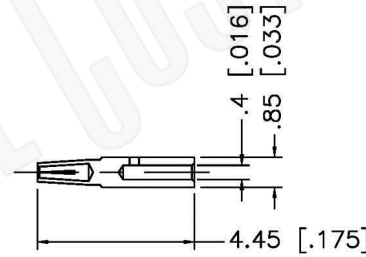

RECOMMENDED CABLE STRIPPING DIM'S.

Material Specifications

Cable(s): RG178/196
 Body: Brass
 Finish: Gold
 Insulation: Teflon
 Impedence: 50 Ohms

Federal Custom Cable
www.FCCable.com
 1891 Alton Parkway, Irvine, CA 92606
 Phone: (949) 851-3114 | Fax: (949) 852-8136
Sales@FCCable.com

CAGE CODE 1UKX3
Dimensions Millimeters Inches
Scale: N/A
Revision:

Part Number:

C1068

Description:
MMCX JACK CONNECTOR CRIMP FOR RG178, RG196 CABLES

NOTES:
 1. DIMENSIONS ARE IN MILLIMETERS | INCHES
 2. UNLESS OTHERWISE SPECIFIED ALL DIMENSIONS ARE NOMINAL
 3. SPECIFICATIONS ARE SUBJECT TO CHANGE WITHOUT NOTICE