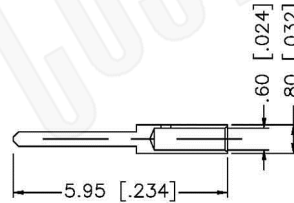

RECOMMENDED CABLE STRIPPING DIM'S.

Material Specifications

Cable(s): RG178/196
 Body: Brass
 Finish: Gold
 Insulation: Teflon
 Impedence: 50 Ohms

Federal Custom Cable
www.FCCable.com

CAGE CODE
 1UKX3

Part Number:

Description:

C1070

MMCX PLUG CONNECTOR CRIMP FOR RG178, RG196 CABLES

1891 Alton Parkway, Irvine, CA 92606
 Phone: (949) 851-3114 | Fax: (949) 852-8136
Sales@FCCable.com

Dimensions
 Millimeters | Inches

Scale: N/A

Revision:

NOTES:
 1. DIMENSIONS ARE IN MILLIMETERS | INCHES
 2. UNLESS OTHERWISE SPECIFIED ALL DIMENSIONS ARE NOMINAL
 3. SPECIFICATIONS ARE SUBJECT TO CHANGE WITHOUT NOTICE

THIS DRAWING CONTAINS PROPRIETARY INFORMATION THAT BELONGS TO FEDERAL CUSTOM CABLE, LLC. ANY UNAUTHORIZED USE OF THIS DRAWING IS PROHIBITED WITHOUT WRITTEN PERMISSION FROM FEDERAL CUSTOM CABLE. ALL RIGHTS RESERVED. ©2016 COPYRIGHT FEDERAL CUSTOM CABLE, LLC.