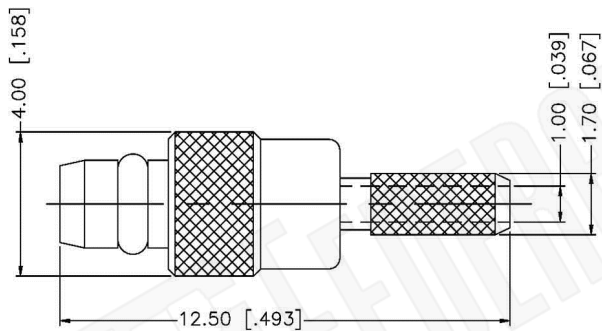

RECOMMENDED CABLE STRIPPING DIM'S.

Material Specifications

Cable(s): RG178/196
 Body: Brass
 Finish: Gold
 Insulation: Teflon
 Impedence: 50 Ohms

Federal Custom Cable
www.FCCable.com

CAGE CODE
 1UKX3

Part Number:

Description:

C1070

MMCX PLUG CONNECTOR CRIMP FOR RG178, RG196 CABLES

1891 Alton Parkway, Irvine, CA 92606
 Phone: (949) 851-3114 | Fax: (949) 852-8136
Sales@FCCable.com

Dimensions
 Millimeters | Inches

Scale: N/A

Revision:

NOTES:
 1. DIMENSIONS ARE IN MILLIMETERS | INCHES
 2. UNLESS OTHERWISE SPECIFIED ALL DIMENSIONS ARE NOMINAL
 3. SPECIFICATIONS ARE SUBJECT TO CHANGE WITHOUT NOTICE

THIS DRAWING CONTAINS PROPRIETARY INFORMATION THAT BELONGS TO FEDERAL CUSTOM CABLE, LLC. ANY UNAUTHORIZED USE OF THIS DRAWING IS PROHIBITED WITHOUT WRITTEN PERMISSION FROM FEDERAL CUSTOM CABLE. ALL RIGHTS RESERVED. ©2016 COPYRIGHT FEDERAL CUSTOM CABLE, LLC.