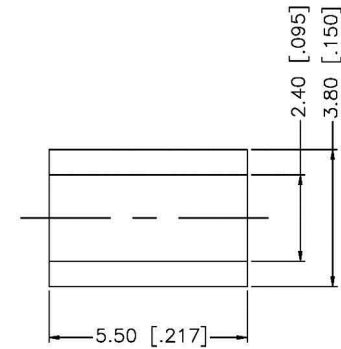

RECOMMENDED CABLE STRIPPING DIM'S.

Material Specifications

Cable(s): RG178/196
 Body: Brass
 Finish: Gold
 Insulation: Teflon
 Impedence: 50 Ohms

Federal Custom Cable
www.FCCable.com

CAGE CODE
 1UKX3

Part Number:

Description:

C1070

MMCX PLUG CONNECTOR CRIMP FOR RG178, RG196 CABLES

1891 Alton Parkway, Irvine, CA 92606
 Phone: (949) 851-3114 | Fax: (949) 852-8136
Sales@FCCable.com

Dimensions
 Millimeters | Inches

Scale: N/A

Revision:

NOTES:
 1. DIMENSIONS ARE IN MILLIMETERS | INCHES
 2. UNLESS OTHERWISE SPECIFIED ALL DIMENSIONS ARE NOMINAL
 3. SPECIFICATIONS ARE SUBJECT TO CHANGE WITHOUT NOTICE

THIS DRAWING CONTAINS PROPRIETARY INFORMATION THAT BELONGS TO FEDERAL CUSTOM CABLE, LLC. ANY UNAUTHORIZED USE OF THIS DRAWING IS PROHIBITED WITHOUT WRITTEN PERMISSION FROM FEDERAL CUSTOM CABLE. ALL RIGHTS RESERVED. ©2016 COPYRIGHT FEDERAL CUSTOM CABLE, LLC.