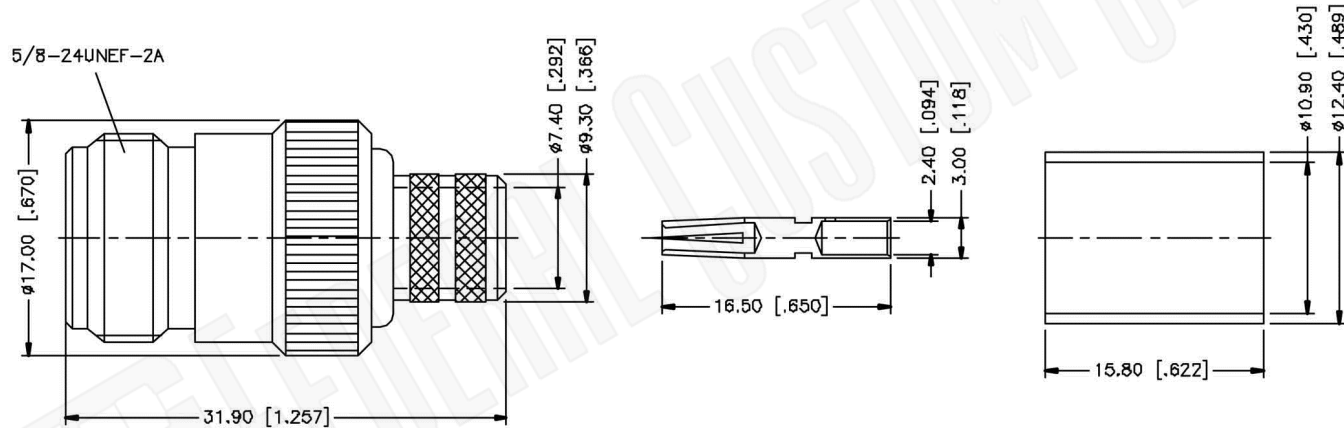

RECOMMENDED
CABLE STRIPPING DIM'S

NOTE:

1. CRIMPED FERRULE
HEX CRIMP SIZE .429"
2. CRIMPED CONTACT PIN
HEX CRIMP SIZE .100"

Material Specifications

Cable(s): RG8, 8A, 213, 393
 Body: Brass
 Finish: Nickel
 Insulation: Teflon
 Impedence: 50 Ohms

FCC Federal Custom Cable
www.FCCable.com

CAGE CODE
1UKX3

Part Number:

Description:

C1076

**N FEMALE CONNECTOR CRIMP FOR RG8, RG213,
 RG393 CABLES**

Dimensions
Millimeters | Inches

Scale: N/A

Revision:

NOTES:
 1. DIMENSIONS ARE IN MILLIMETERS | INCHES
 2. UNLESS OTHERWISE SPECIFIED ALL DIMENSIONS ARE NOMINAL
 3. SPECIFICATIONS ARE SUBJECT TO CHANGE WITHOUT NOTICE

THIS DRAWING CONTAINS PROPRIETARY INFORMATION THAT BELONGS TO FEDERAL CUSTOM CABLE, LLC. ANY UNAUTHORIZED USE OF THIS DRAWING IS PROHIBITED WITHOUT WRITTEN PERMISSION FROM FEDERAL CUSTOM CABLE. ALL RIGHTS RESERVED. ©2016 COPYRIGHT FEDERAL CUSTOM CABLE, LLC.