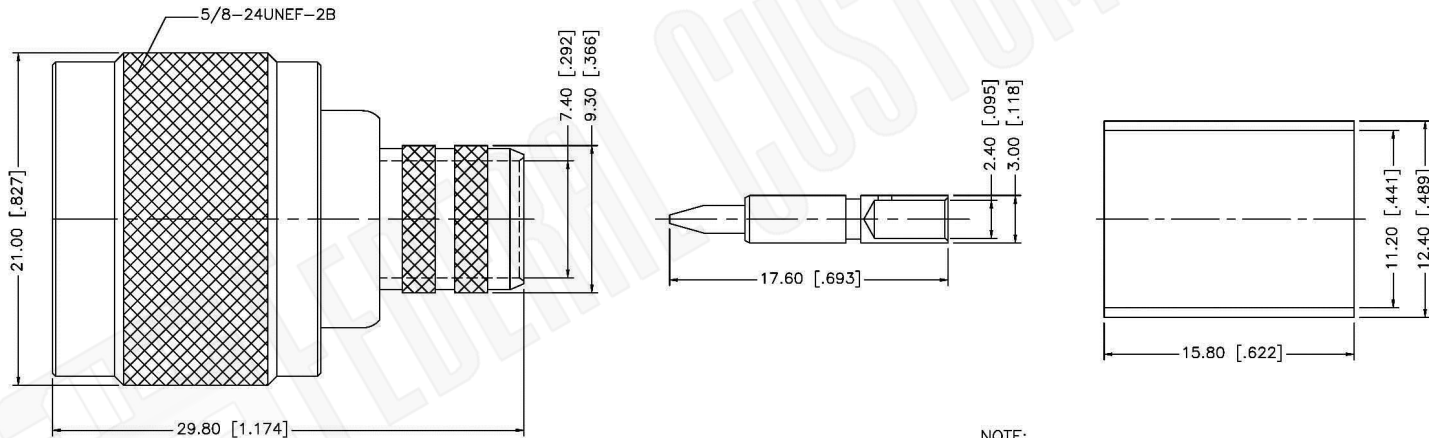

RECOMMENDED
CABLE STRIPPING DIM'S

NOTE:

1. CRIMPED FERRULE HEX CRIMP SIZE .429"
2. CRIMPED CONTACT PIN HEX CRIMP SIZE .100"

Material Specifications

Cable(s): RG214
 Body: Brass
 Finish: Gold
 Insulation: Teflon
 Impedence: 50 Ohms

Federal Custom Cable
www.FCCable.com

CAGE CODE
 1UKX3

Part Number:

Description:

C1092

**N MALE CONNECTOR CRIMP FOR RG9, RG214,
 RG225 CABLES**

1891 Alton Parkway, Irvine, CA 92606
 Phone: (949) 851-3114 | Fax: (949) 852-8136
Sales@FCCable.com

Dimensions
 Millimeters | Inches

Scale: N/A

Revision:

NOTES:
 1. DIMENSIONS ARE IN MILLIMETERS | INCHES
 2. UNLESS OTHERWISE SPECIFIED ALL DIMENSIONS ARE NOMINAL
 3. SPECIFICATIONS ARE SUBJECT TO CHANGE WITHOUT NOTICE