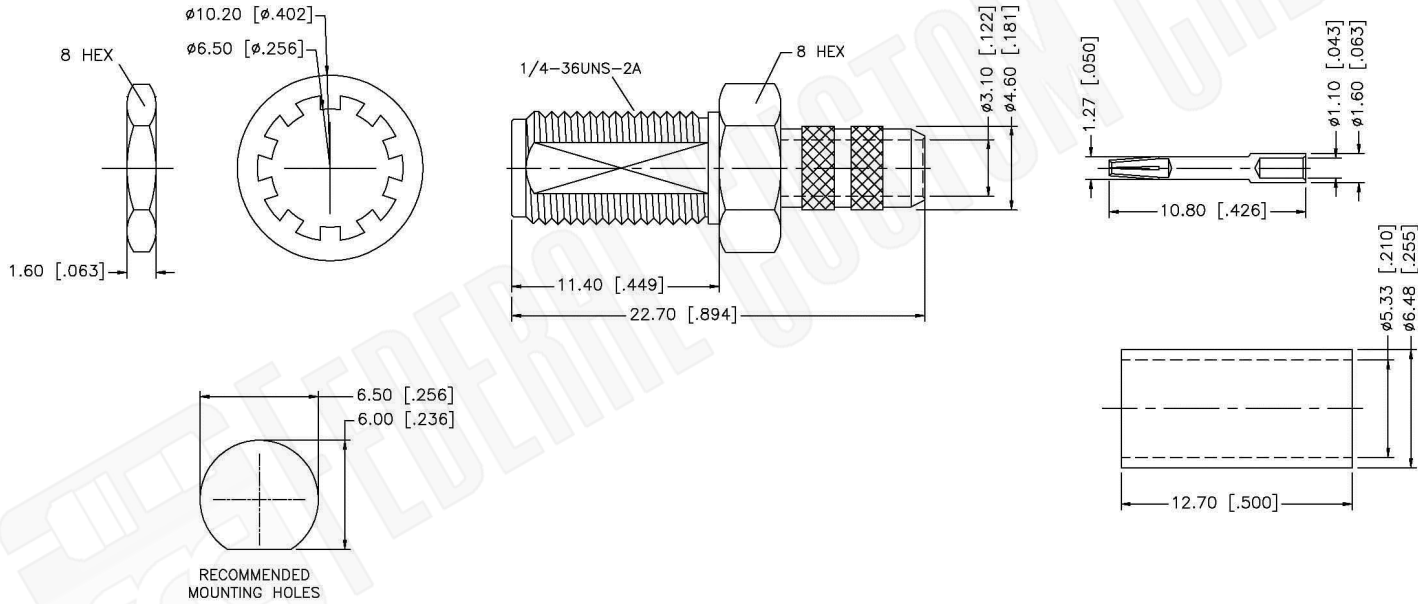

RECOMMENDED
CABLE STRIPPING DIM'S

RECOMMENDED
MOUNTING HOLES

Material Specifications

Cable(s):	RG58,58A,58C,141,303,LMR195,B7806A
Body:	Brass
Finish:	Gold
Insulation:	Teflon
Impedence:	50 Ohms

Federal Custom Cable
www.FCCable.com

CAGE CODE
1UKX3

Part Number:

Description:

C1125

**SMA FEMALE CONNECTOR BULKHEAD CRIMP FOR
RG58, RG141, RG303, LMR195, B7806A CABLES**

1891 Alton Parkway, Irvine, CA 92606
Phone: (949) 851-3114 | Fax: (949) 852-8136
Sales@FCCable.com

Dimensions
Millimeters | Inches

Scale: N/A

Revision:

NOTES:
1. DIMENSIONS ARE IN MILLIMETERS | INCHES
2. UNLESS OTHERWISE SPECIFIED ALL DIMENSIONS ARE NOMINAL
3. SPECIFICATIONS ARE SUBJECT TO CHANGE WITHOUT NOTICE