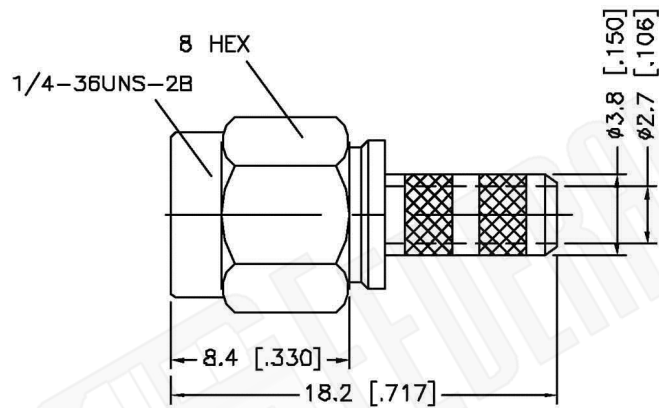

RECOMMENDED
CABLE STRIPPING DIM'S

Material Specifications

Cable(s): RG180, 195, 122, B8218, B1865A, B1855
 Body: Brass
 Finish: Gold
 Insulation: Teflon
 Impedence: 50 Ohms

FCC Federal Custom Cable
www.FCCable.com

CAGE CODE
 1UKX3

Part Number:

Description:

C1134

**SMA MALE CONNECTOR CRIMP FOR RG180, RG195,
 B8218, B1855 CABLES**

Dimensions
 Millimeters | Inches

Scale: N/A

Revision:

NOTES:
 1. DIMENSIONS ARE IN MILLIMETERS | INCHES
 2. UNLESS OTHERWISE SPECIFIED ALL DIMENSIONS ARE NOMINAL
 3. SPECIFICATIONS ARE SUBJECT TO CHANGE WITHOUT NOTICE

THIS DRAWING CONTAINS PROPRIETARY INFORMATION THAT BELONGS TO FEDERAL CUSTOM CABLE, LLC. ANY UNAUTHORIZED USE OF THIS DRAWING IS PROHIBITED WITHOUT WRITTEN PERMISSION FROM FEDERAL CUSTOM CABLE. ALL RIGHTS RESERVED. ©2016 COPYRIGHT FEDERAL CUSTOM CABLE, LLC.