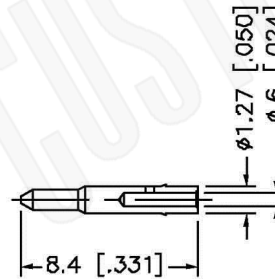

RECOMMENDED
CABLE STRIPPING DIM'S

Material Specifications

Cable(s): RG180, 195, 122, B8218, B1865A, B1855
 Body: Brass
 Finish: Gold
 Insulation: Teflon
 Impedence: 50 Ohms

FCC Federal Custom Cable
www.FCCable.com

CAGE CODE
 1UKX3

Part Number:

Description:

C1134

**SMA MALE CONNECTOR CRIMP FOR RG180, RG195,
 B8218, B1855 CABLES**

Dimensions
 Millimeters | Inches

Scale: N/A

Revision:

NOTES:
 1. DIMENSIONS ARE IN MILLIMETERS | INCHES
 2. UNLESS OTHERWISE SPECIFIED ALL DIMENSIONS ARE NOMINAL
 3. SPECIFICATIONS ARE SUBJECT TO CHANGE WITHOUT NOTICE

THIS DRAWING CONTAINS PROPRIETARY INFORMATION THAT BELONGS TO FEDERAL CUSTOM CABLE, LLC. ANY UNAUTHORIZED USE OF THIS DRAWING IS PROHIBITED WITHOUT WRITTEN PERMISSION FROM FEDERAL CUSTOM CABLE. ALL RIGHTS RESERVED. ©2016 COPYRIGHT FEDERAL CUSTOM CABLE, LLC.