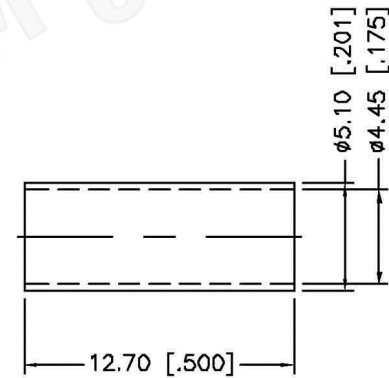

RECOMMENDED
CABLE STRIPPING DIM'S

Material Specifications

Cable(s): RG180, 195, 122, B8218, B1865A, B1855
 Body: Brass
 Finish: Gold
 Insulation: Teflon
 Impedence: 50 Ohms

FCC Federal Custom Cable
www.FCCable.com

CAGE CODE
 1UKX3

Part Number:

Description:

C1134

**SMA MALE CONNECTOR CRIMP FOR RG180, RG195,
 B8218, B1855 CABLES**

Dimensions
 Millimeters | Inches

Scale: N/A

Revision:

NOTES:
 1. DIMENSIONS ARE IN MILLIMETERS | INCHES
 2. UNLESS OTHERWISE SPECIFIED ALL DIMENSIONS ARE NOMINAL
 3. SPECIFICATIONS ARE SUBJECT TO CHANGE WITHOUT NOTICE

THIS DRAWING CONTAINS PROPRIETARY INFORMATION THAT BELONGS TO FEDERAL CUSTOM CABLE, LLC. ANY UNAUTHORIZED USE OF THIS DRAWING IS PROHIBITED WITHOUT WRITTEN PERMISSION FROM FEDERAL CUSTOM CABLE. ALL RIGHTS RESERVED. ©2016 COPYRIGHT FEDERAL CUSTOM CABLE, LLC.