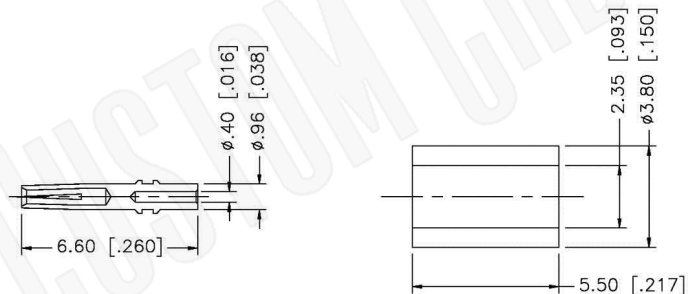

RECOMMENDED
CABLE STRIPPING DIM'S

Material Specifications

Cable(s): RG178/196
 Body: Brass
 Finish: Gold
 Insulation: Teflon
 Impedence: 50 Ohms

Federal Custom Cable
www.FCCable.com

1891 Alton Parkway, Irvine, CA 92606
 Phone: (949) 851-3114 | Fax: (949) 852-8136

Sales@FCCable.com

CAGE CODE
1UKX3

Dimensions
Millimeters | Inches

Scale: N/A

Revision:

Part Number:

C1160

Description:

**SMB PLUG CONNECTOR CRIMP FOR RG178, RG196
CABLES**

NOTES:
 1. DIMENSIONS ARE IN MILLIMETERS | INCHES
 2. UNLESS OTHERWISE SPECIFIED ALL DIMENSIONS ARE NOMINAL
 3. SPECIFICATIONS ARE SUBJECT TO CHANGE WITHOUT NOTICE