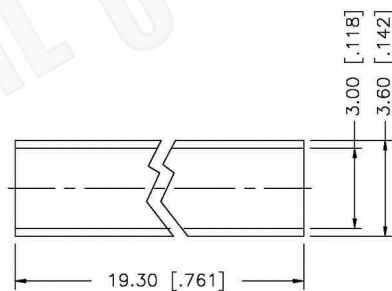

RECOMMENDED
CABLE STRIPPING DIM'S

Material Specifications

Cable(s): RG178/196
 Body: Brass
 Finish: Gold
 Insulation: Teflon
 Impedence: 50 Ohms

Federal Custom Cable
www.FCCable.com

1891 Alton Parkway, Irvine, CA 92606
 Phone: (949) 851-3114 | Fax: (949) 852-8136

Sales@FCCable.com

CAGE CODE
1UKX3

Dimensions
Millimeters | Inches

Scale: N/A

Revision:

Part Number:

C1160

Description:

**SMB PLUG CONNECTOR CRIMP FOR RG178, RG196
CABLES**

NOTES:
 1. DIMENSIONS ARE IN MILLIMETERS | INCHES
 2. UNLESS OTHERWISE SPECIFIED ALL DIMENSIONS ARE NOMINAL
 3. SPECIFICATIONS ARE SUBJECT TO CHANGE WITHOUT NOTICE