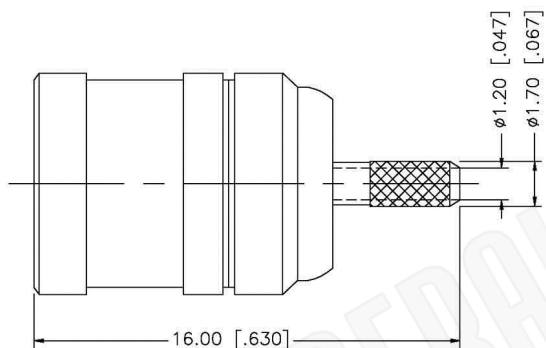

RECOMMENDED
CABLE STRIPPING DIM'S

Material Specifications

Cable(s): RG178/196
 Body: Brass
 Finish: Gold
 Insulation: Teflon
 Impedence: 50 Ohms

Federal Custom Cable
www.FCCable.com

1891 Alton Parkway, Irvine, CA 92606
 Phone: (949) 851-3114 | Fax: (949) 852-8136

Sales@FCCable.com

CAGE CODE
1UKX3

Dimensions
Millimeters | Inches

Scale: N/A

Revision:

Part Number:

C1160

Description:

**SMB PLUG CONNECTOR CRIMP FOR RG178, RG196
CABLES**

NOTES:
 1. DIMENSIONS ARE IN MILLIMETERS | INCHES
 2. UNLESS OTHERWISE SPECIFIED ALL DIMENSIONS ARE NOMINAL
 3. SPECIFICATIONS ARE SUBJECT TO CHANGE WITHOUT NOTICE