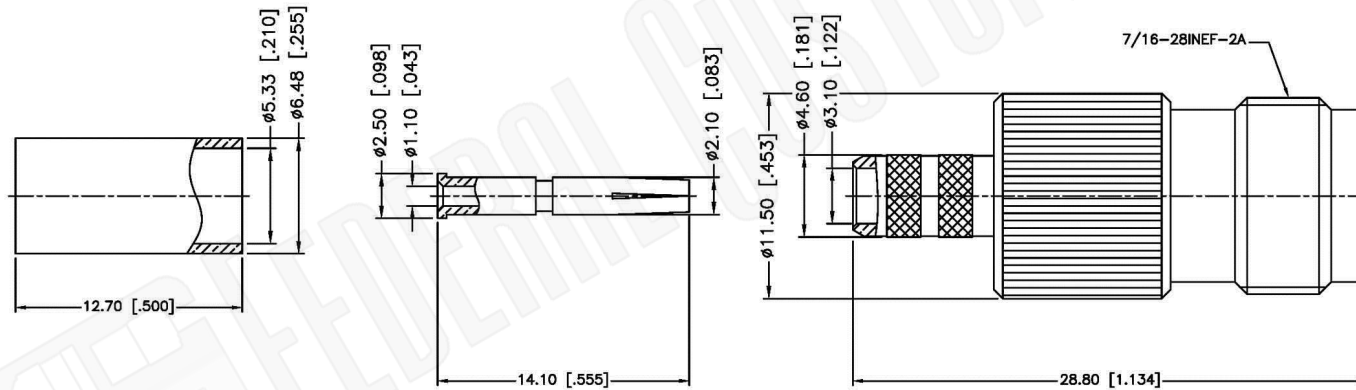

RECOMMENDED
CABLE STRIPPING DIM'S

1. CRIMPED FERRULE
HEX CRIMP SIZE .216"
2. CRIMPED CONTACT PIN
HEX CRIMP SIZE .068"

Material Specifications

Cable(s): RG58,58A,58C,141,303,LMR195,B7806A
 Body: Brass
 Finish: Nickel
 Insulation: Teflon
 Impedence: 50 Ohms

Federal Custom Cable
www.FCCable.com
 1891 Alton Parkway, Irvine, CA 92606
 Phone: (949) 851-3114 | Fax: (949) 852-8136
Sales@FCCable.com

CAGE CODE
1UKX3

Dimensions
Millimeters | Inches

Scale: N/A

Revision:

Part Number:

C1190

NOTES:
 1. DIMENSIONS ARE IN MILLIMETERS | INCHES
 2. UNLESS OTHERWISE SPECIFIED ALL DIMENSIONS ARE NOMINAL
 3. SPECIFICATIONS ARE SUBJECT TO CHANGE WITHOUT NOTICE

Description:
**TNC FEMALE CONNECTOR CRIMP FOR RG58, RG141,
 RG303, LMR195, B7806A CABLES**