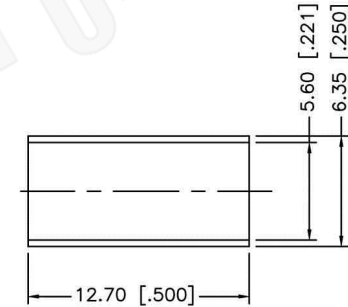

RECOMMENDED
CABLE STRIPPING DIM'S

NOTE:

1. CRIMPED FERRULE HEX CRIMP SIZE .213"
2. CRIMPED CONTACT PIN HEX CRIMP SIZE .068"

Material Specifications

Cable(s): LMR200, B7807A
 Body: Brass
 Finish: Nickel
 Insulation: Teflon
 Impedence: 50 Ohms

FCC Federal Custom Cable
www.FCCable.com

CAGE CODE
 1UKX3

Part Number:

Description:

C1267

**BNC FEMALE CONNECTOR CRIMP FOR B7807A,
 LMR200 CABLES**

Dimensions
 Millimeters | Inches

Scale: N/A

Revision:

NOTES:
 1. DIMENSIONS ARE IN MILLIMETERS | INCHES
 2. UNLESS OTHERWISE SPECIFIED ALL DIMENSIONS ARE NOMINAL
 3. SPECIFICATIONS ARE SUBJECT TO CHANGE WITHOUT NOTICE

THIS DRAWING CONTAINS PROPRIETARY INFORMATION THAT BELONGS TO FEDERAL CUSTOM CABLE, LLC. ANY UNAUTHORIZED USE OF THIS DRAWING IS PROHIBITED WITHOUT WRITTEN PERMISSION FROM FEDERAL CUSTOM CABLE. ALL RIGHTS RESERVED. ©2016 COPYRIGHT FEDERAL CUSTOM CABLE, LLC.