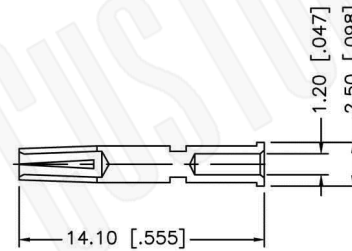

RECOMMENDED
CABLE STRIPPING DIM'S

NOTE:

1. CRIMPED FERRULE HEX CRIMP SIZE .213"
2. CRIMPED CONTACT PIN HEX CRIMP SIZE .068"

Material Specifications

Cable(s): LMR200, B7807A
 Body: Brass
 Finish: Nickel
 Insulation: Teflon
 Impedence: 50 Ohms

FCC Federal Custom Cable
www.FCCable.com

CAGE CODE
 1UKX3

Part Number:

Description:

C1267

**BNC FEMALE CONNECTOR CRIMP FOR B7807A,
 LMR200 CABLES**

Dimensions
 Millimeters | Inches

Scale: N/A

Revision:

NOTES:
 1. DIMENSIONS ARE IN MILLIMETERS | INCHES
 2. UNLESS OTHERWISE SPECIFIED ALL DIMENSIONS ARE NOMINAL
 3. SPECIFICATIONS ARE SUBJECT TO CHANGE WITHOUT NOTICE

THIS DRAWING CONTAINS PROPRIETARY INFORMATION THAT BELONGS TO FEDERAL CUSTOM CABLE, LLC. ANY UNAUTHORIZED USE OF THIS DRAWING IS PROHIBITED WITHOUT WRITTEN PERMISSION FROM FEDERAL CUSTOM CABLE. ALL RIGHTS RESERVED. ©2016 COPYRIGHT FEDERAL CUSTOM CABLE, LLC.