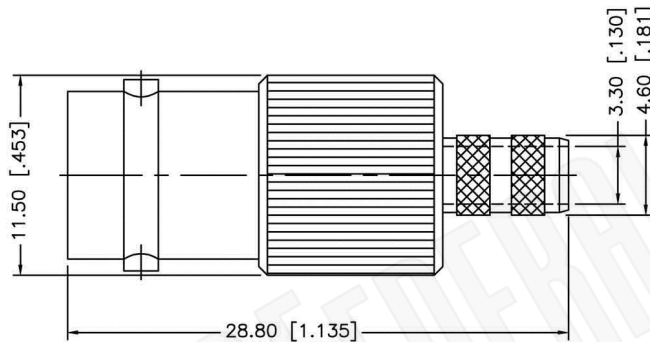

RECOMMENDED
CABLE STRIPPING DIM'S

NOTE:

1. CRIMPED FERRULE HEX CRIMP SIZE .213"
2. CRIMPED CONTACT PIN HEX CRIMP SIZE .068"

Material Specifications

Cable(s): LMR200, B7807A
 Body: Brass
 Finish: Nickel
 Insulation: Teflon
 Impedence: 50 Ohms

FCC Federal Custom Cable
www.FCCable.com

CAGE CODE
 1UKX3

Part Number:

Description:

C1267

**BNC FEMALE CONNECTOR CRIMP FOR B7807A,
 LMR200 CABLES**

Dimensions
 Millimeters | Inches

Scale: N/A

Revision:

NOTES:
 1. DIMENSIONS ARE IN MILLIMETERS | INCHES
 2. UNLESS OTHERWISE SPECIFIED ALL DIMENSIONS ARE NOMINAL
 3. SPECIFICATIONS ARE SUBJECT TO CHANGE WITHOUT NOTICE

THIS DRAWING CONTAINS PROPRIETARY INFORMATION THAT BELONGS TO FEDERAL CUSTOM CABLE, LLC. ANY UNAUTHORIZED USE OF THIS DRAWING IS PROHIBITED WITHOUT WRITTEN PERMISSION FROM FEDERAL CUSTOM CABLE. ALL RIGHTS RESERVED. ©2016 COPYRIGHT FEDERAL CUSTOM CABLE, LLC.