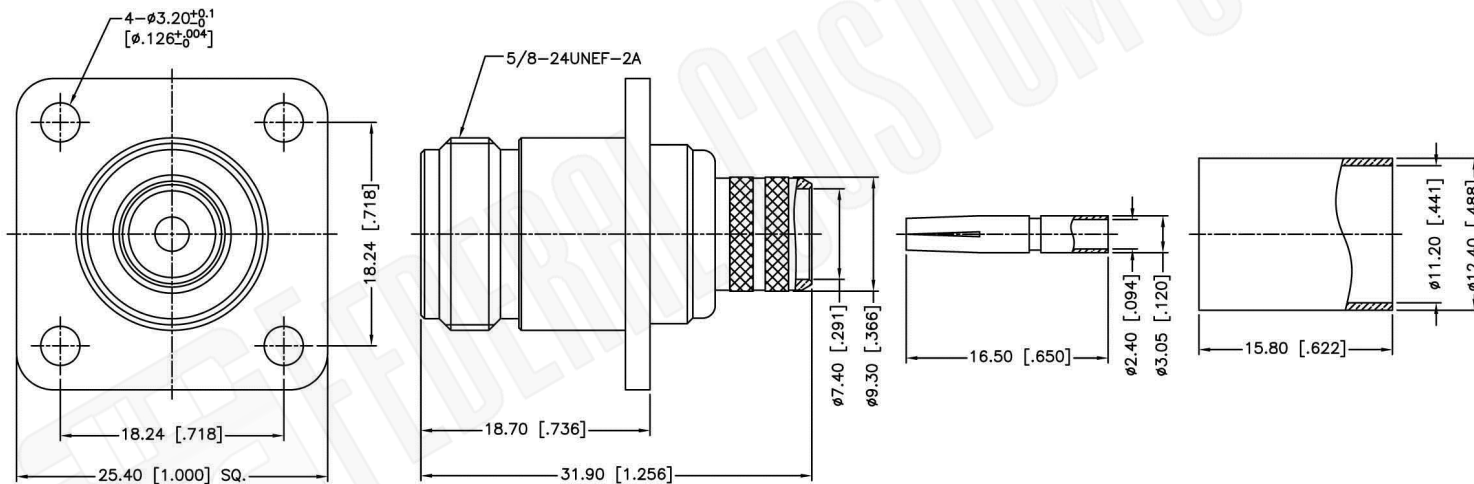

RECOMMENDED
CABLE STRIPPING DIM'S

Material Specifications

Cable(s): RG214
 Body: Brass
 Finish: Nexcote
 Insulation: Teflon
 Impedence: 50 Ohms

FCC Federal Custom Cable
www.FCCable.com

CAGE CODE
 1UKX3

Part Number:

C1329

Description:

**N FEMALE CONNECTOR PANEL MOUNT CRIMP FOR
 RG214 CABLES**

1891 Alton Parkway, Irvine, CA 92606
 Phone: (949) 851-3114 | Fax: (949) 852-8136
Sales@FCCable.com

Dimensions
 Millimeters | Inches

Scale: N/A

Revision:

NOTES:
 1. DIMENSIONS ARE IN MILLIMETERS | INCHES
 2. UNLESS OTHERWISE SPECIFIED ALL DIMENSIONS ARE NOMINAL
 3. SPECIFICATIONS ARE SUBJECT TO CHANGE WITHOUT NOTICE

THIS DRAWING CONTAINS PROPRIETARY INFORMATION THAT BELONGS TO FEDERAL CUSTOM CABLE, LLC. ANY UNAUTHORIZED USE OF THIS DRAWING IS PROHIBITED WITHOUT WRITTEN PERMISSION FROM FEDERAL CUSTOM CABLE. ALL RIGHTS RESERVED. ©2016 COPYRIGHT FEDERAL CUSTOM CABLE, LLC.