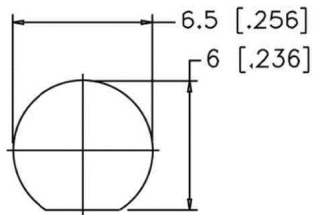

RECOMMENDED
CABLE STRIPPING DIM'S

RECOMMENDED
MOUNTING HOLE

Material Specifications

Cable(s): LMR200, B7807A
 Finish: Gold
 Insulation: Teflon
 Impedance: 50 Ohms

Federal Custom Cable
www.FCCable.com
 1891 Alton Parkway, Irvine, CA 92606
 Phone: (949) 851-3114 | Fax: (949) 852-8136
Sales@FCCable.com

CAGE CODE 1UKX3
Dimensions Millimeters Inches
Scale: N/A
Revision:

Part Number:
C1345

NOTES:
 1. DIMENSIONS ARE IN MILLIMETERS | INCHES
 2. UNLESS OTHERWISE SPECIFIED ALL DIMENSIONS ARE NOMINAL
 3. SPECIFICATIONS ARE SUBJECT TO CHANGE WITHOUT NOTICE

Description:
**SMA FEMALE CONNECTOR BULKHEAD CRIMP FOR
 B7807A, LMR200 CABLES**

THIS DRAWING CONTAINS PROPRIETARY INFORMATION THAT BELONGS TO FEDERAL CUSTOM CABLE, LLC. ANY UNAUTHORIZED USE OF THIS DRAWING IS PROHIBITED WITHOUT WRITTEN PERMISSION FROM FEDERAL CUSTOM CABLE.
 ALL RIGHTS RESERVED. ©2016 COPYRIGHT FEDERAL CUSTOM CABLE, LLC.