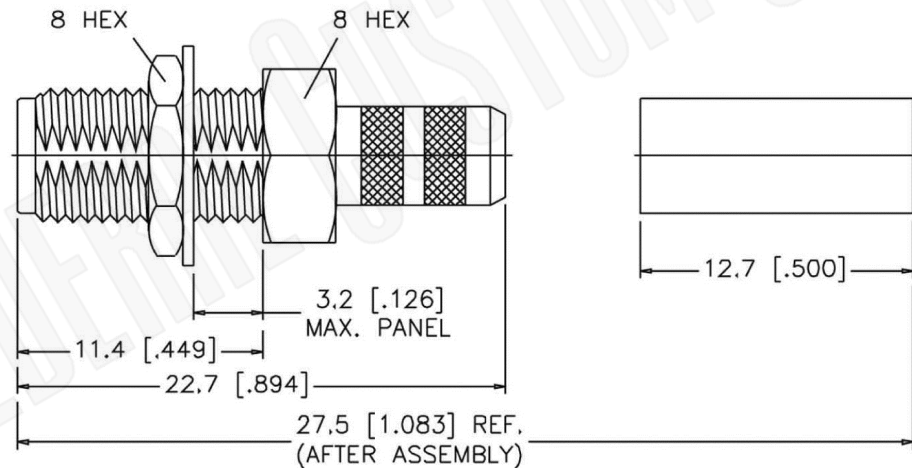

RECOMMENDED
CABLE STRIPPING DIM'S

RECOMMENDED
MOUNTING HOLE

Material Specifications

Cable(s): LMR200, B7807A
 Finish: Gold
 Insulation: Teflon
 Impedance: 50 Ohms

Federal Custom Cable
www.FCCable.com
 1891 Alton Parkway, Irvine, CA 92606
 Phone: (949) 851-3114 | Fax: (949) 852-8136
Sales@FCCable.com

CAGE CODE 1UKX3
Dimensions Millimeters Inches
Scale: N/A
Revision:

Part Number:
C1345

NOTES:
 1. DIMENSIONS ARE IN MILLIMETERS | INCHES
 2. UNLESS OTHERWISE SPECIFIED ALL DIMENSIONS ARE NOMINAL
 3. SPECIFICATIONS ARE SUBJECT TO CHANGE WITHOUT NOTICE

Description:
**SMA FEMALE CONNECTOR BULKHEAD CRIMP FOR
 B7807A, LMR200 CABLES**

THIS DRAWING CONTAINS PROPRIETARY INFORMATION THAT BELONGS TO FEDERAL CUSTOM CABLE, LLC. ANY UNAUTHORIZED USE OF THIS DRAWING IS PROHIBITED WITHOUT WRITTEN PERMISSION FROM FEDERAL CUSTOM CABLE.
 ALL RIGHTS RESERVED. ©2016 COPYRIGHT FEDERAL CUSTOM CABLE, LLC.