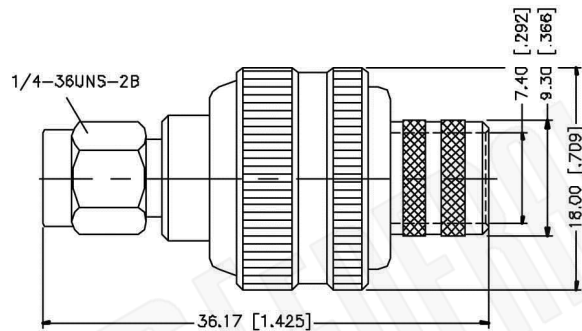

RECOMMENDED
CABLE STRIPPING DIM'S

NOTES:

1. CRIMPED FERRULE
HEX CRIMP SIZE .429"
2. CRIMPED CONTACT PIN
HEX CRIMP SIZE .118"

Material Specifications

Cable(s): B9913, LMR400, B7810A, B8214
 Body: Brass
 Finish: Gold
 Insulation: Teflon
 Impedence: 50 Ohms

FCC Federal Custom Cable
www.FCCable.com

CAGE CODE
 1UKX3

Part Number:

Description:

C1371

**SMA MALE CONNECTOR CRIMP FOR B9913, LMR400,
 B7810A, B8214 CABLES**

Dimensions
 Millimeters | Inches

Scale: N/A

Revision:

NOTES:
 1. DIMENSIONS ARE IN MILLIMETERS | INCHES
 2. UNLESS OTHERWISE SPECIFIED ALL DIMENSIONS ARE NOMINAL
 3. SPECIFICATIONS ARE SUBJECT TO CHANGE WITHOUT NOTICE

THIS DRAWING CONTAINS PROPRIETARY INFORMATION THAT BELONGS TO FEDERAL CUSTOM CABLE, LLC. ANY UNAUTHORIZED USE OF THIS DRAWING IS PROHIBITED WITHOUT WRITTEN PERMISSION FROM FEDERAL CUSTOM CABLE. ALL RIGHTS RESERVED. ©2016 COPYRIGHT FEDERAL CUSTOM CABLE, LLC.