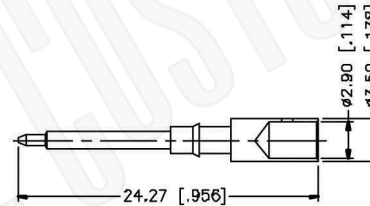

RECOMMENDED
CABLE STRIPPING DIM'S

NOTES:

1. CRIMPED FERRULE
HEX CRIMP SIZE .429"
2. CRIMPED CONTACT PIN
HEX CRIMP SIZE .118"

Material Specifications

Cable(s): B9913, LMR400, B7810A, B8214
 Body: Brass
 Finish: Gold
 Insulation: Teflon
 Impedence: 50 Ohms

FCC Federal Custom Cable
www.FCCable.com

CAGE CODE
 1UKX3

Part Number:

Description:

C1371

**SMA MALE CONNECTOR CRIMP FOR B9913, LMR400,
 B7810A, B8214 CABLES**

Dimensions
 Millimeters | Inches

Scale: N/A

Revision:

NOTES:
 1. DIMENSIONS ARE IN MILLIMETERS | INCHES
 2. UNLESS OTHERWISE SPECIFIED ALL DIMENSIONS ARE NOMINAL
 3. SPECIFICATIONS ARE SUBJECT TO CHANGE WITHOUT NOTICE

THIS DRAWING CONTAINS PROPRIETARY INFORMATION THAT BELONGS TO FEDERAL CUSTOM CABLE, LLC. ANY UNAUTHORIZED USE OF THIS DRAWING IS PROHIBITED WITHOUT WRITTEN PERMISSION FROM FEDERAL CUSTOM CABLE. ALL RIGHTS RESERVED. ©2016 COPYRIGHT FEDERAL CUSTOM CABLE, LLC.