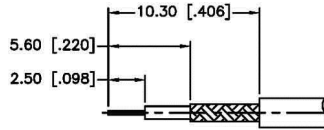

RECOMMENDED MOUNTING HOLE

RECOMMENDED CABLE STRIPPING DIM'S

7/16-28UNEF-2A

1. CRIMPED FERRULE
HEX CRIMP SIZE .128"
2. CRIMPED CONTACT PIN
SQ. CRIMP SIZE 0.7mm

Material Specifications

Cable(s): RG178/196
 Body: Brass
 Finish: Nickel
 Insulation: Delrin
 Impedence: 50 Ohms

FCC Federal Custom Cable
www.FCCable.com
 1891 Alton Parkway, Irvine, CA 92606
 Phone: (949) 851-3114 | Fax: (949) 852-8136
Sales@FCCable.com

CAGE CODE 1UKX3
Dimensions Millimeters Inches
Scale: N/A
Revision:

Part Number:
C1444

Description:
TNC FEMALE CONNECTOR PANEL MOUNT CRIMP FOR RG178, RG196 CABLES

NOTES:
 1. DIMENSIONS ARE IN MILLIMETERS | INCHES
 2. UNLESS OTHERWISE SPECIFIED ALL DIMENSIONS ARE NOMINAL
 3. SPECIFICATIONS ARE SUBJECT TO CHANGE WITHOUT NOTICE