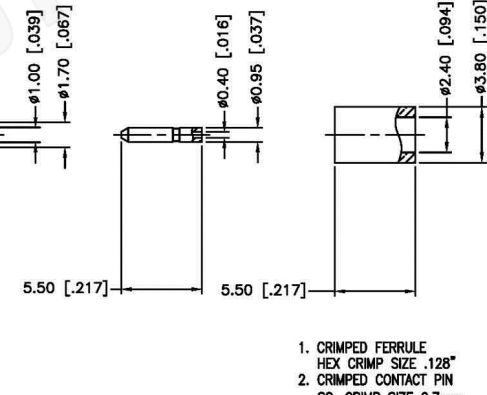

RECOMMENDED MOUNTING HOLE

RECOMMENDED CABLE STRIPPING DIM'S

7/16-28UNEF-2A

1. CRIMPED FERRULE
HEX CRIMP SIZE .128"
2. CRIMPED CONTACT PIN
SQ. CRIMP SIZE 0.7mm

Material Specifications

Cable(s): RG178/196
 Body: Brass
 Finish: Nickel
 Insulation: Delrin
 Impedence: 50 Ohms

FCC Federal Custom Cable
www.FCCable.com
 1891 Alton Parkway, Irvine, CA 92606
 Phone: (949) 851-3114 | Fax: (949) 852-8136
Sales@FCCable.com

CAGE CODE 1UKX3
Dimensions Millimeters Inches
Scale: N/A
Revision:

Part Number:
C1444

Description:
TNC FEMALE CONNECTOR PANEL MOUNT CRIMP FOR RG178, RG196 CABLES

NOTES:
 1. DIMENSIONS ARE IN MILLIMETERS | INCHES
 2. UNLESS OTHERWISE SPECIFIED ALL DIMENSIONS ARE NOMINAL
 3. SPECIFICATIONS ARE SUBJECT TO CHANGE WITHOUT NOTICE