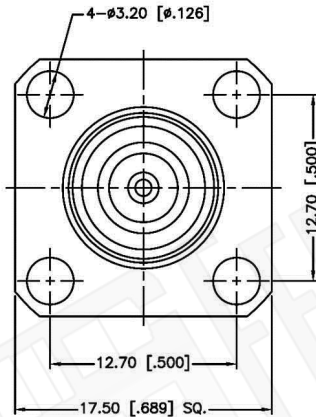

RECOMMENDED MOUNTING HOLE

RECOMMENDED CABLE STRIPPING DIM'S

7/16-28UNEF-2A

1. CRIMPED FERRULE
HEX CRIMP SIZE .128"
2. CRIMPED CONTACT PIN
SQ. CRIMP SIZE 0.7mm

Material Specifications

Cable(s): RG178/196
 Body: Brass
 Finish: Nickel
 Insulation: Delrin
 Impedence: 50 Ohms

FCC Federal Custom Cable
www.FCCable.com
 1891 Alton Parkway, Irvine, CA 92606
 Phone: (949) 851-3114 | Fax: (949) 852-8136
Sales@FCCable.com

CAGE CODE 1UKX3
Dimensions Millimeters Inches
Scale: N/A
Revision:

Part Number:
C1444

Description:
TNC FEMALE CONNECTOR PANEL MOUNT CRIMP FOR RG178, RG196 CABLES

NOTES:
 1. DIMENSIONS ARE IN MILLIMETERS | INCHES
 2. UNLESS OTHERWISE SPECIFIED ALL DIMENSIONS ARE NOMINAL
 3. SPECIFICATIONS ARE SUBJECT TO CHANGE WITHOUT NOTICE