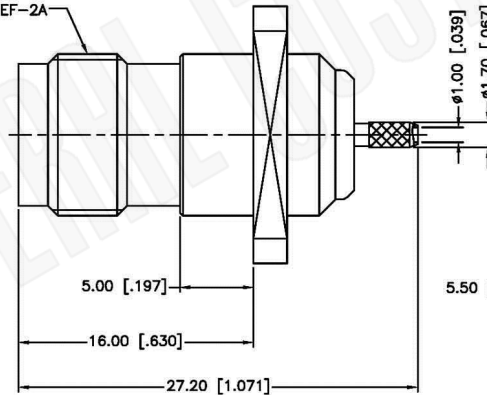

RECOMMENDED MOUNTING HOLE

RECOMMENDED CABLE STRIPPING DIM'S

7/16-28UNEF-2A

1. CRIMPED FERRULE
HEX CRIMP SIZE .128"
2. CRIMPED CONTACT PIN
SQ. CRIMP SIZE 0.7mm

Material Specifications

Cable(s): RG178/196
 Body: Brass
 Finish: Nickel
 Insulation: Delrin
 Impedence: 50 Ohms

FCC Federal Custom Cable
www.FCCable.com
 1891 Alton Parkway, Irvine, CA 92606
 Phone: (949) 851-3114 | Fax: (949) 852-8136
Sales@FCCable.com

CAGE CODE 1UKX3
Dimensions Millimeters Inches
Scale: N/A
Revision:

Part Number:
C1444

Description:
TNC FEMALE CONNECTOR PANEL MOUNT CRIMP FOR RG178, RG196 CABLES

NOTES:
 1. DIMENSIONS ARE IN MILLIMETERS | INCHES
 2. UNLESS OTHERWISE SPECIFIED ALL DIMENSIONS ARE NOMINAL
 3. SPECIFICATIONS ARE SUBJECT TO CHANGE WITHOUT NOTICE