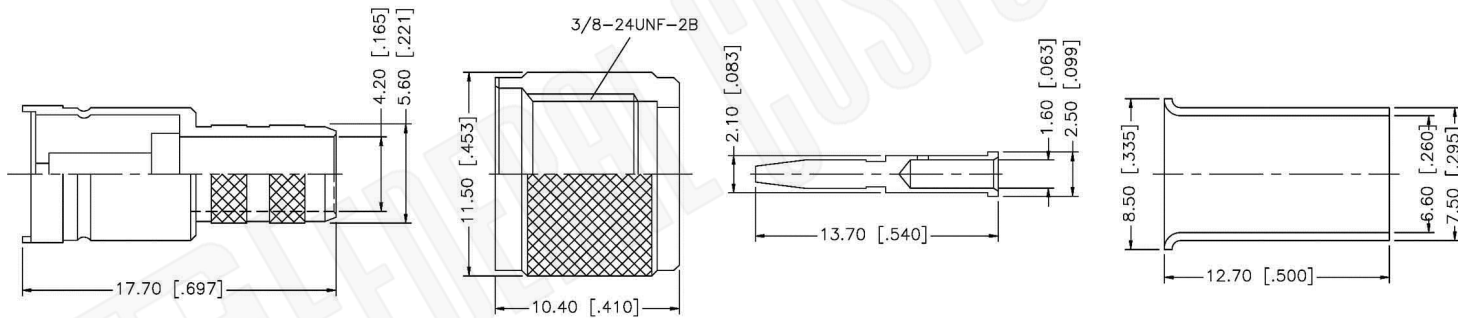

RECOMMENDED  
CABLE STRIPPING DIM'S

**Material Specifications**

Cable(s): RG8X, LMR240, B7808A  
 Body: Brass  
 Finish: Nickel  
 Insulation: Teflon  
 Impedence: 50 Ohms

**FCC** Federal Custom Cable  
[www.FCCable.com](http://www.FCCable.com)

CAGE CODE  
 1UKX3

Part Number:

Description:

**C1500**

**MINI-UHF MALE CONNECTOR CRIMP FOR RG8X,  
 LMR240, B7808A CABLES**

Dimensions  
 Millimeters | Inches

Scale: N/A

Revision:

NOTES:  
 1. DIMENSIONS ARE IN MILLIMETERS | INCHES  
 2. UNLESS OTHERWISE SPECIFIED ALL DIMENSIONS ARE NOMINAL  
 3. SPECIFICATIONS ARE SUBJECT TO CHANGE WITHOUT NOTICE

THIS DRAWING CONTAINS PROPRIETARY INFORMATION THAT BELONGS TO FEDERAL CUSTOM CABLE, LLC. ANY UNAUTHORIZED USE OF THIS DRAWING IS PROHIBITED WITHOUT WRITTEN PERMISSION FROM FEDERAL CUSTOM CABLE. ALL RIGHTS RESERVED. ©2016 COPYRIGHT FEDERAL CUSTOM CABLE, LLC.