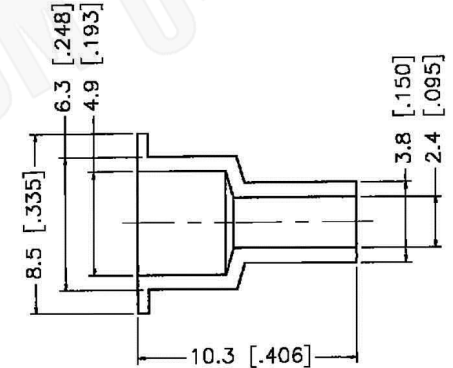

RECOMMENDED
CABLE STRIPPING DIM'S

Material Specifications

Cable(s): RG178/196
 Body: Brass
 Finish: Nickel
 Insulation: Teflon
 Impedence: 50 Ohms

FCC Federal Custom Cable
www.FCCable.com

CAGE CODE
 1UKX3

Part Number:

Description:

C1501

**MINI-UHF MALE CONNECTOR CRIMP FOR RG178,
 RG196 CABLES**

1891 Alton Parkway, Irvine, CA 92606
 Phone: (949) 851-3114 | Fax: (949) 852-8136
Sales@FCCable.com

Dimensions
 Millimeters | Inches

Scale: N/A

Revision:

NOTES:
 1. DIMENSIONS ARE IN MILLIMETERS | INCHES
 2. UNLESS OTHERWISE SPECIFIED ALL DIMENSIONS ARE NOMINAL
 3. SPECIFICATIONS ARE SUBJECT TO CHANGE WITHOUT NOTICE

THIS DRAWING CONTAINS PROPRIETARY INFORMATION THAT BELONGS TO FEDERAL CUSTOM CABLE, LLC. ANY UNAUTHORIZED USE OF THIS DRAWING IS PROHIBITED WITHOUT WRITTEN PERMISSION FROM FEDERAL CUSTOM CABLE. ALL RIGHTS RESERVED. ©2016 COPYRIGHT FEDERAL CUSTOM CABLE, LLC.