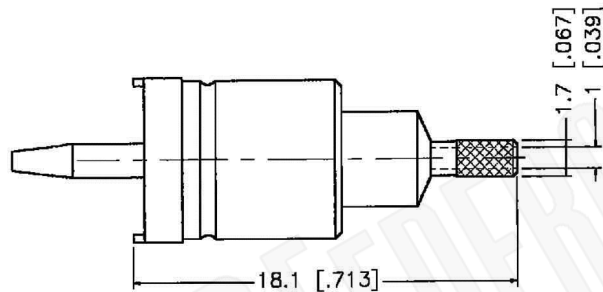

RECOMMENDED
CABLE STRIPPING DIM'S

Material Specifications

Cable(s): RG178/196
 Body: Brass
 Finish: Nickel
 Insulation: Teflon
 Impedence: 50 Ohms

FCC Federal Custom Cable
www.FCCable.com

CAGE CODE
 1UKX3

Part Number:

Description:

C1501

**MINI-UHF MALE CONNECTOR CRIMP FOR RG178,
 RG196 CABLES**

1891 Alton Parkway, Irvine, CA 92606
 Phone: (949) 851-3114 | Fax: (949) 852-8136
Sales@FCCable.com

Dimensions
 Millimeters | Inches

Scale: N/A

Revision:

NOTES:
 1. DIMENSIONS ARE IN MILLIMETERS | INCHES
 2. UNLESS OTHERWISE SPECIFIED ALL DIMENSIONS ARE NOMINAL
 3. SPECIFICATIONS ARE SUBJECT TO CHANGE WITHOUT NOTICE

THIS DRAWING CONTAINS PROPRIETARY INFORMATION THAT BELONGS TO FEDERAL CUSTOM CABLE, LLC. ANY UNAUTHORIZED USE OF THIS DRAWING IS PROHIBITED WITHOUT WRITTEN PERMISSION FROM FEDERAL CUSTOM CABLE. ALL RIGHTS RESERVED. ©2016 COPYRIGHT FEDERAL CUSTOM CABLE, LLC.