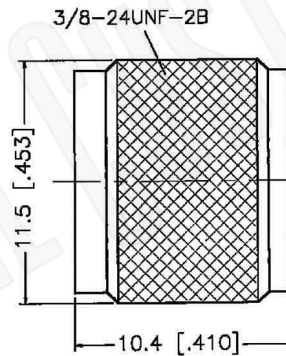

RECOMMENDED
CABLE STRIPPING DIM'S

Material Specifications

Cable(s): RG178/196
 Body: Brass
 Finish: Nickel
 Insulation: Teflon
 Impedence: 50 Ohms

FCC Federal Custom Cable
www.FCCable.com

CAGE CODE
 1UKX3

Part Number:

Description:

C1501

**MINI-UHF MALE CONNECTOR CRIMP FOR RG178,
 RG196 CABLES**

1891 Alton Parkway, Irvine, CA 92606
 Phone: (949) 851-3114 | Fax: (949) 852-8136
Sales@FCCable.com

Dimensions
 Millimeters | Inches

Scale: N/A

Revision:

NOTES:
 1. DIMENSIONS ARE IN MILLIMETERS | INCHES
 2. UNLESS OTHERWISE SPECIFIED ALL DIMENSIONS ARE NOMINAL
 3. SPECIFICATIONS ARE SUBJECT TO CHANGE WITHOUT NOTICE

THIS DRAWING CONTAINS PROPRIETARY INFORMATION THAT BELONGS TO FEDERAL CUSTOM CABLE, LLC. ANY UNAUTHORIZED USE OF THIS DRAWING IS PROHIBITED WITHOUT WRITTEN PERMISSION FROM FEDERAL CUSTOM CABLE. ALL RIGHTS RESERVED. ©2016 COPYRIGHT FEDERAL CUSTOM CABLE, LLC.