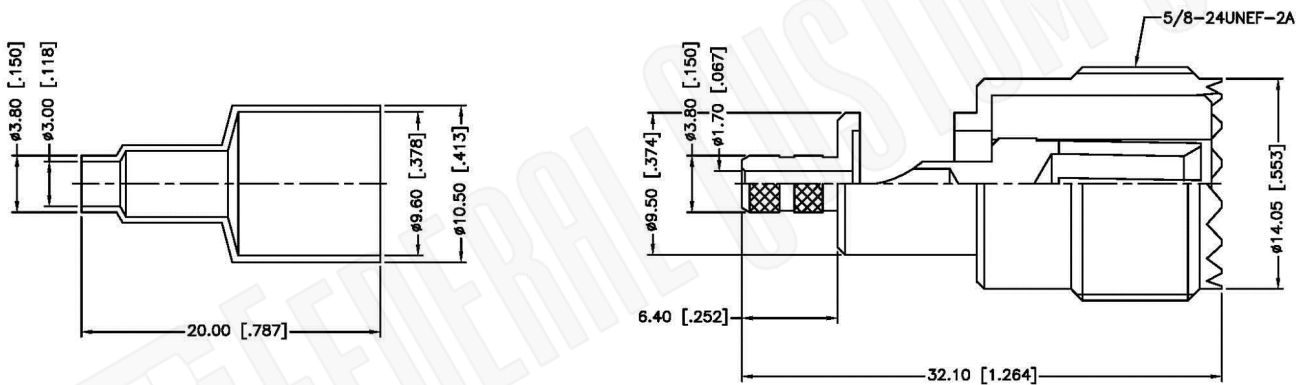

RECOMMENDED
CABLE STRIPPING DIM'S

1. CRIMPED FERRULE
HEX CRIMP SIZE .178"
2. CONTACT PIN TO SOLDER

Material Specifications

Cable(s): RG174, 188A, 316, B7805A
 Body: Brass
 Finish: Nickel
 Insulation: Delrin
 Impedence: 50 Ohms

Federal Custom Cable
www.FCCable.com

1891 Alton Parkway, Irvine, CA 92606
 Phone: (949) 851-3114 | Fax: (949) 852-8136

Sales@FCCable.com

CAGE CODE
1UKX3

Dimensions
Millimeters | Inches

Scale: N/A

Revision:

Part Number:

C1521

Description:

**UHF FEMALE CONNECTOR CRIMP FOR RG174,
 RG188, RG316, B7805A CABLES**

NOTES:
 1. DIMENSIONS ARE IN MILLIMETERS | INCHES
 2. UNLESS OTHERWISE SPECIFIED ALL DIMENSIONS ARE NOMINAL
 3. SPECIFICATIONS ARE SUBJECT TO CHANGE WITHOUT NOTICE