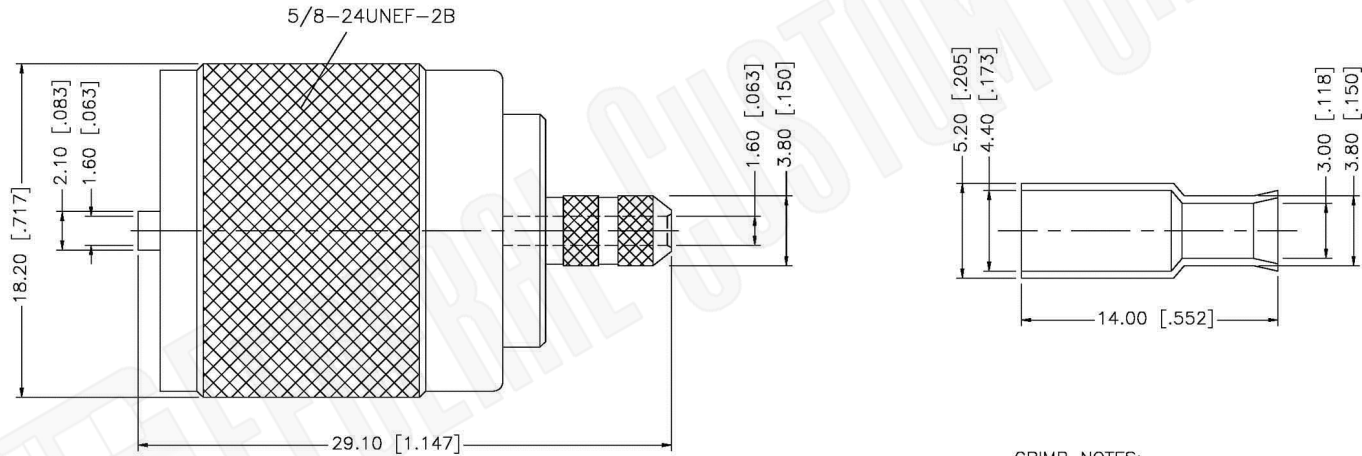

RECOMMENDED CABLE STRIPPING DIM'S

CRIMP NOTES:

1. CRIMPED FERRULE
HEX CRIMP SIZE .178"
2. CRIMPED CONTACT PIN
HEX CRIMP SIZE .068"

Material Specifications

Cable(s): RG174, 188A, 316, B7805A
 Body: Brass
 Finish: Nickel
 Insulation: Teflon
 Impedence: 50 Ohms

Federal Custom Cable
www.FCCable.com
 1891 Alton Parkway, Irvine, CA 92606
 Phone: (949) 851-3114 | Fax: (949) 852-8136
Sales@FCCable.com

CAGE CODE 1UKX3 Dimensions Millimeters Inches Scale: N/A Revision:	Part Number: <h1>C1528</h1>	Description: UHF MALE CONNECTOR CRIMP FOR RG174, RG188, RG316, B7805A CABLES
	<p>NOTES:</p> <ol style="list-style-type: none"> 1. DIMENSIONS ARE IN MILLIMETERS INCHES 2. UNLESS OTHERWISE SPECIFIED ALL DIMENSIONS ARE NOMINAL 3. SPECIFICATIONS ARE SUBJECT TO CHANGE WITHOUT NOTICE 	<p>THIS DRAWING CONTAINS PROPRIETARY INFORMATION THAT BELONGS TO FEDERAL CUSTOM CABLE, LLC. ANY UNAUTHORIZED USE OF THIS DRAWING IS PROHIBITED WITHOUT WRITTEN PERMISSION FROM FEDERAL CUSTOM CABLE. ALL RIGHTS RESERVED. ©2016 COPYRIGHT FEDERAL CUSTOM CABLE, LLC.</p>