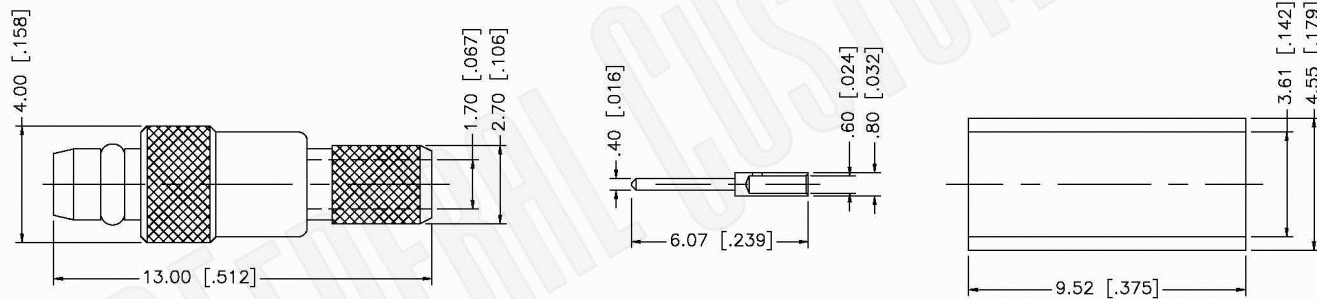

RECOMMENDED CABLE STRIPPING DIM'S.

- NOTE:
1. CRIMPED FERRULE
HEX CRIMP SIZE .151"
 2. CONTACT PIN TO SOLDER.

Material Specifications

Cable(s): RG316, U-DOUBLE BRAIDED
 Body: Brass
 Finish: Gold
 Insulation: Teflon
 Impedence: 50 Ohms

Federal Custom Cable
www.FCCable.com

CAGE CODE
 1UKX3

Part Number:

Description:

C1556

**MMCX PLUG CONNECTOR CRIMP FOR RG188DS,
 RG316DS CABLES**

Dimensions
 Millimeters | Inches

Scale: N/A

Revision:

- NOTES:
1. DIMENSIONS ARE IN MILLIMETERS | INCHES
 2. UNLESS OTHERWISE SPECIFIED ALL DIMENSIONS ARE NOMINAL
 3. SPECIFICATIONS ARE SUBJECT TO CHANGE WITHOUT NOTICE

THIS DRAWING CONTAINS PROPRIETARY INFORMATION THAT BELONGS TO FEDERAL CUSTOM CABLE, LLC. ANY UNAUTHORIZED USE OF THIS DRAWING IS PROHIBITED WITHOUT WRITTEN PERMISSION FROM FEDERAL CUSTOM CABLE. ALL RIGHTS RESERVED. ©2016 COPYRIGHT FEDERAL CUSTOM CABLE, LLC.