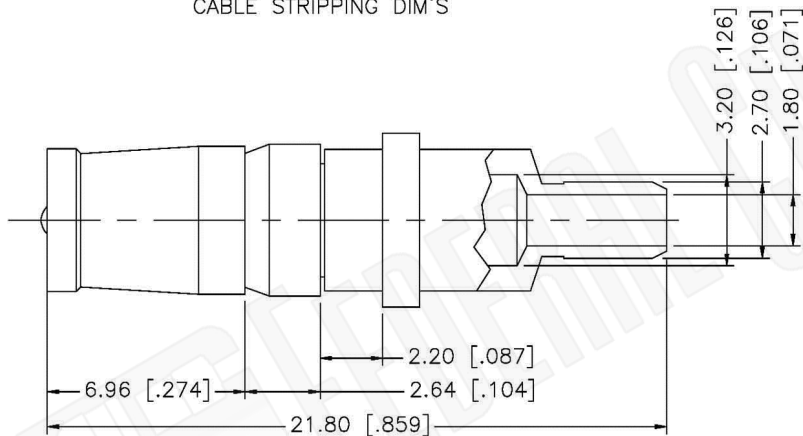

RECOMMENDED
CABLE STRIPPING DIM'S

Material Specifications

Cable(s): RG174, 188A, 316, B7805A
 Body: Brass
 Finish: Gold
 Insulation: Teflon
 Impedence: 50 Ohms

Federal Custom Cable
www.FCCable.com
 1891 Alton Parkway, Irvine, CA 92606
 Phone: (949) 851-3114 | Fax: (949) 852-8136
Sales@FCCable.com

CAGE CODE
1UKX3

Dimensions
Millimeters | Inches

Scale: N/A

Revision:

Part Number:

C1581

NOTES:
 1. DIMENSIONS ARE IN MILLIMETERS | INCHES
 2. UNLESS OTHERWISE SPECIFIED ALL DIMENSIONS ARE NOMINAL
 3. SPECIFICATIONS ARE SUBJECT TO CHANGE WITHOUT NOTICE

Description:
D-SUB RECEPTACLE CRIMP FOR RG174, RG188, RG316, B7805A CONNECTOR CABLES

THIS DRAWING CONTAINS PROPRIETARY INFORMATION THAT BELONGS TO FEDERAL CUSTOM CABLE, LLC. ANY UNAUTHORIZED USE OF THIS DRAWING IS PROHIBITED WITHOUT WRITTEN PERMISSION FROM FEDERAL CUSTOM CABLE. ALL RIGHTS RESERVED. ©2016 COPYRIGHT FEDERAL CUSTOM CABLE, LLC.