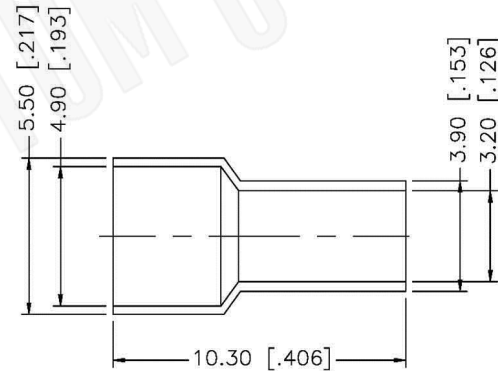

RECOMMENDED
CABLE STRIPPING DIM'S

Material Specifications

Cable(s): RG174, 188A, 316, B7805A
 Body: Brass
 Finish: Gold
 Insulation: Teflon
 Impedence: 50 Ohms

Federal Custom Cable
www.FCCable.com
 1891 Alton Parkway, Irvine, CA 92606
 Phone: (949) 851-3114 | Fax: (949) 852-8136
Sales@FCCable.com

CAGE CODE
1UKX3

Dimensions
Millimeters | Inches

Scale: N/A

Revision:

Part Number:

C1581

NOTES:
 1. DIMENSIONS ARE IN MILLIMETERS | INCHES
 2. UNLESS OTHERWISE SPECIFIED ALL DIMENSIONS ARE NOMINAL
 3. SPECIFICATIONS ARE SUBJECT TO CHANGE WITHOUT NOTICE

Description:
D-SUB RECEPTACLE CRIMP FOR RG174, RG188, RG316, B7805A CONNECTOR CABLES

THIS DRAWING CONTAINS PROPRIETARY INFORMATION THAT BELONGS TO FEDERAL CUSTOM CABLE, LLC. ANY UNAUTHORIZED USE OF THIS DRAWING IS PROHIBITED WITHOUT WRITTEN PERMISSION FROM FEDERAL CUSTOM CABLE. ALL RIGHTS RESERVED. ©2016 COPYRIGHT FEDERAL CUSTOM CABLE, LLC.