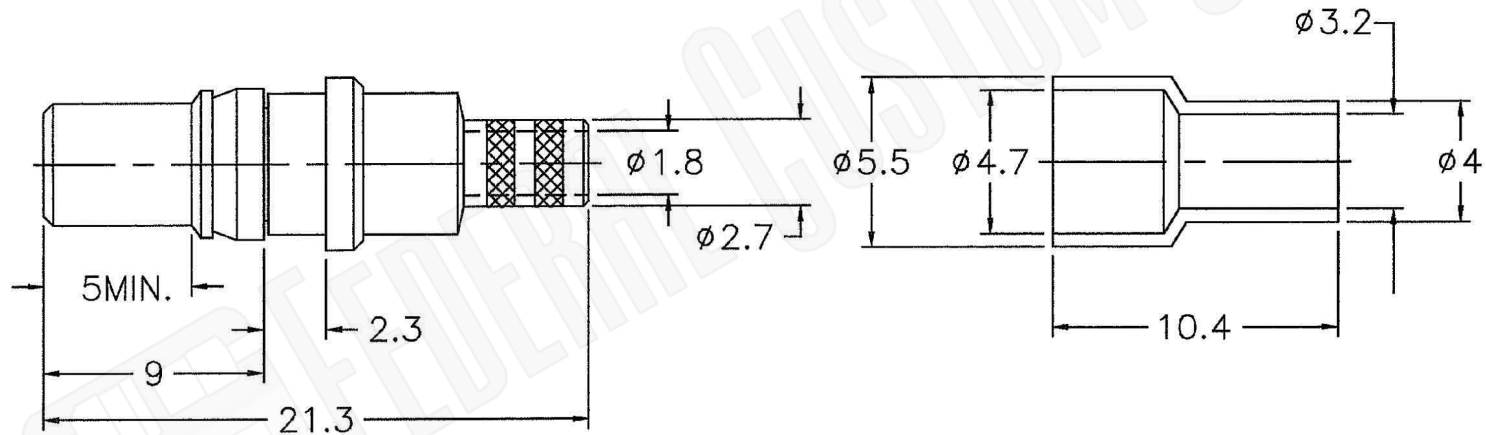

RECOMMENDED  
CABLE STRIPPING DIM'S

**Material Specifications**

Cable(s): RG174, 188A, 316, B7805A  
 Body: Brass  
 Finish: Nickel  
 Insulation: Teflon  
 Impedence: 50 Ohms

**FCC Federal Custom Cable**  
[www.FCCable.com](http://www.FCCable.com)

CAGE CODE  
1UKX3

Part Number:

Description:

**C1588**

**D-SUB PLUG CONNECTOR CRIMP FOR RG174,  
 RG188, RG316, B7805A CABLES**

Dimensions  
Millimeters | Inches

Scale: N/A

Revision:

NOTES:  
 1. DIMENSIONS ARE IN MILLIMETERS | INCHES  
 2. UNLESS OTHERWISE SPECIFIED ALL DIMENSIONS ARE NOMINAL  
 3. SPECIFICATIONS ARE SUBJECT TO CHANGE WITHOUT NOTICE

THIS DRAWING CONTAINS PROPRIETARY INFORMATION THAT BELONGS TO FEDERAL CUSTOM CABLE, LLC. ANY UNAUTHORIZED USE OF THIS DRAWING IS PROHIBITED WITHOUT WRITTEN PERMISSION FROM FEDERAL CUSTOM CABLE. ALL RIGHTS RESERVED. ©2016 COPYRIGHT FEDERAL CUSTOM CABLE, LLC.