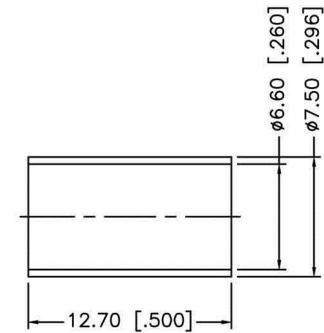

RECOMMENDED
CABLE STRIPPING DIM'S

Material Specifications

Cable(s): RG8X, LMR240, B7808A
 Body: Brass
 Finish: Nickel
 Insulation: Delrin
 Impedence: 50 Ohms

Federal Custom Cable
www.FCCable.com

CAGE CODE
1UKX3

Part Number:
C1617

Description:
**TNC FEMALE CONNECTOR CRIMP FOR RG8X,
LMR240, B7808A CABLES**

1891 Alton Parkway, Irvine, CA 92606
 Phone: (949) 851-3114 | Fax: (949) 852-8136
Sales@FCCable.com

Dimensions
Millimeters | Inches

Scale: N/A

Revision:

NOTES:
 1. DIMENSIONS ARE IN MILLIMETERS | INCHES
 2. UNLESS OTHERWISE SPECIFIED ALL DIMENSIONS ARE NOMINAL
 3. SPECIFICATIONS ARE SUBJECT TO CHANGE WITHOUT NOTICE

THIS DRAWING CONTAINS PROPRIETARY INFORMATION THAT BELONGS TO FEDERAL CUSTOM CABLE, LLC. ANY UNAUTHORIZED USE OF THIS DRAWING IS PROHIBITED WITHOUT WRITTEN PERMISSION FROM FEDERAL CUSTOM CABLE. ALL RIGHTS RESERVED. ©2016 COPYRIGHT FEDERAL CUSTOM CABLE, LLC.