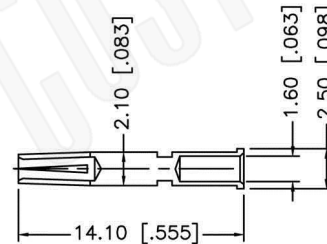

RECOMMENDED
CABLE STRIPPING DIM'S

Material Specifications

Cable(s): RG8X, LMR240, B7808A
 Body: Brass
 Finish: Nickel
 Insulation: Delrin
 Impedence: 50 Ohms

Federal Custom Cable
www.FCCable.com

CAGE CODE
1UKX3

Part Number:
C1617

Description:
**TNC FEMALE CONNECTOR CRIMP FOR RG8X,
LMR240, B7808A CABLES**

1891 Alton Parkway, Irvine, CA 92606
 Phone: (949) 851-3114 | Fax: (949) 852-8136
Sales@FCCable.com

Dimensions
Millimeters | Inches

Scale: N/A

Revision:

NOTES:
 1. DIMENSIONS ARE IN MILLIMETERS | INCHES
 2. UNLESS OTHERWISE SPECIFIED ALL DIMENSIONS ARE NOMINAL
 3. SPECIFICATIONS ARE SUBJECT TO CHANGE WITHOUT NOTICE

THIS DRAWING CONTAINS PROPRIETARY INFORMATION THAT BELONGS TO FEDERAL CUSTOM CABLE, LLC. ANY UNAUTHORIZED USE OF THIS DRAWING IS PROHIBITED WITHOUT WRITTEN PERMISSION FROM FEDERAL CUSTOM CABLE. ALL RIGHTS RESERVED. ©2016 COPYRIGHT FEDERAL CUSTOM CABLE, LLC.