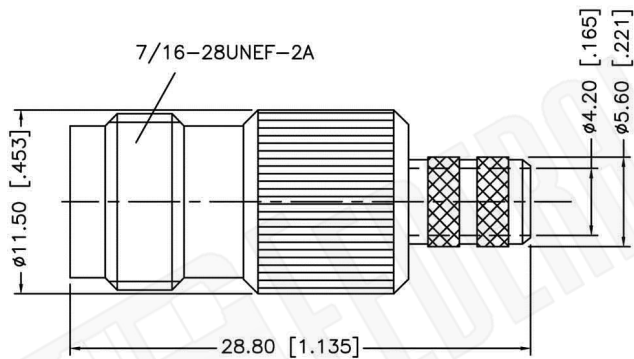

RECOMMENDED
CABLE STRIPPING DIM'S

Material Specifications

Cable(s): RG8X, LMR240, B7808A
 Body: Brass
 Finish: Nickel
 Insulation: Delrin
 Impedence: 50 Ohms

Federal Custom Cable
www.FCCable.com

CAGE CODE
1UKX3

Part Number:
C1617

Description:
**TNC FEMALE CONNECTOR CRIMP FOR RG8X,
LMR240, B7808A CABLES**

1891 Alton Parkway, Irvine, CA 92606
 Phone: (949) 851-3114 | Fax: (949) 852-8136
Sales@FCCable.com

Dimensions
Millimeters | Inches

Scale: N/A

Revision:

NOTES:
 1. DIMENSIONS ARE IN MILLIMETERS | INCHES
 2. UNLESS OTHERWISE SPECIFIED ALL DIMENSIONS ARE NOMINAL
 3. SPECIFICATIONS ARE SUBJECT TO CHANGE WITHOUT NOTICE

THIS DRAWING CONTAINS PROPRIETARY INFORMATION THAT BELONGS TO FEDERAL CUSTOM CABLE, LLC. ANY UNAUTHORIZED USE OF THIS DRAWING IS PROHIBITED WITHOUT WRITTEN PERMISSION FROM FEDERAL CUSTOM CABLE. ALL RIGHTS RESERVED. ©2016 COPYRIGHT FEDERAL CUSTOM CABLE, LLC.