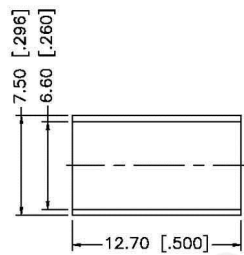

RECOMMENDED
CABLE STRIPPING DIM'S

Material Specifications

Cable(s):	RG8X, LMR240, B7808A
Body:	Brass
Finish:	Nickel
Insulation:	Teflon
Impedence:	50 Ohms

 **Federal Custom Cable**
www.FCCable.com
1891 Alton Parkway, Irvine, CA 92606
Phone: (949) 851-3114 | Fax: (949) 852-8136
Sales@FCCable.com

CAGE CODE 1UKX3
Dimensions Millimeters Inches
Scale: N/A
Revision:

Part Number:
C1699

NOTES:
1. DIMENSIONS ARE IN MILLIMETERS | INCHES
2. UNLESS OTHERWISE SPECIFIED ALL DIMENSIONS ARE NOMINAL
3. SPECIFICATIONS ARE SUBJECT TO CHANGE WITHOUT NOTICE