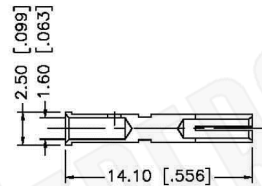

RECOMMENDED
CABLE STRIPPING DIM'S

Material Specifications

Cable(s):	RG8X, LMR240, B7808A
Body:	Brass
Finish:	Nickel
Insulation:	Teflon
Impedence:	50 Ohms

 **Federal Custom Cable**
www.FCCable.com
1891 Alton Parkway, Irvine, CA 92606
Phone: (949) 851-3114 | Fax: (949) 852-8136
Sales@FCCable.com

CAGE CODE 1UKX3
Dimensions Millimeters Inches
Scale: N/A
Revision:

Part Number:
C1699

NOTES:
1. DIMENSIONS ARE IN MILLIMETERS | INCHES
2. UNLESS OTHERWISE SPECIFIED ALL DIMENSIONS ARE NOMINAL
3. SPECIFICATIONS ARE SUBJECT TO CHANGE WITHOUT NOTICE