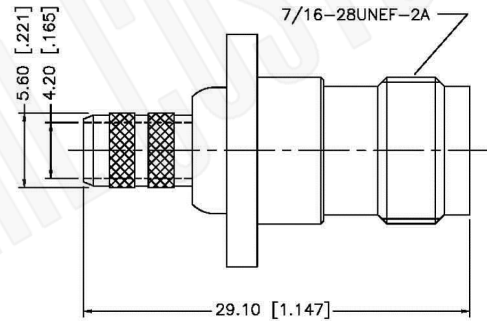

RECOMMENDED
CABLE STRIPPING DIM'S

Material Specifications

Cable(s):	RG8X, LMR240, B7808A
Body:	Brass
Finish:	Nickel
Insulation:	Teflon
Impedence:	50 Ohms

 **Federal Custom Cable**
www.FCCable.com
1891 Alton Parkway, Irvine, CA 92606
Phone: (949) 851-3114 | Fax: (949) 852-8136
Sales@FCCable.com

CAGE CODE 1UKX3
Dimensions Millimeters Inches
Scale: N/A
Revision:

Part Number:
C1699

NOTES:
1. DIMENSIONS ARE IN MILLIMETERS | INCHES
2. UNLESS OTHERWISE SPECIFIED ALL DIMENSIONS ARE NOMINAL
3. SPECIFICATIONS ARE SUBJECT TO CHANGE WITHOUT NOTICE

Description:
**TNC FEMALE 4 HOLE PANEL MOUNT CONNECTOR
CABLES**

THIS DRAWING CONTAINS PROPRIETARY INFORMATION THAT BELONGS TO FEDERAL CUSTOM CABLE, LLC. ANY UNAUTHORIZED USE OF THIS DRAWING IS PROHIBITED WITHOUT WRITTEN PERMISSION FROM FEDERAL CUSTOM CABLE.
ALL RIGHTS RESERVED. ©2016 COPYRIGHT FEDERAL CUSTOM CABLE, LLC.