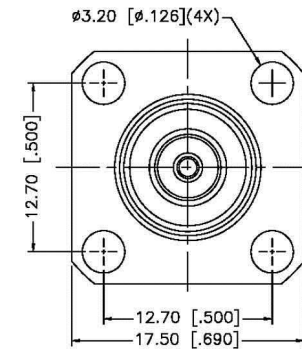

RECOMMENDED
CABLE STRIPPING DIM'S

Material Specifications

Cable(s):	RG8X, LMR240, B7808A
Body:	Brass
Finish:	Nickel
Insulation:	Teflon
Impedence:	50 Ohms

 **Federal Custom Cable**
www.FCCable.com
1891 Alton Parkway, Irvine, CA 92606
Phone: (949) 851-3114 | Fax: (949) 852-8136
Sales@FCCable.com

CAGE CODE 1UKX3
Dimensions Millimeters Inches
Scale: N/A
Revision:

Part Number:
C1699

NOTES:
1. DIMENSIONS ARE IN MILLIMETERS | INCHES
2. UNLESS OTHERWISE SPECIFIED ALL DIMENSIONS ARE NOMINAL
3. SPECIFICATIONS ARE SUBJECT TO CHANGE WITHOUT NOTICE

Description:
**TNC FEMALE 4 HOLE PANEL MOUNT CONNECTOR
CABLES**

THIS DRAWING CONTAINS PROPRIETARY INFORMATION THAT BELONGS TO FEDERAL CUSTOM CABLE, LLC. ANY UNAUTHORIZED USE OF THIS DRAWING IS PROHIBITED WITHOUT WRITTEN PERMISSION FROM FEDERAL CUSTOM CABLE.
ALL RIGHTS RESERVED. ©2016 COPYRIGHT FEDERAL CUSTOM CABLE, LLC.