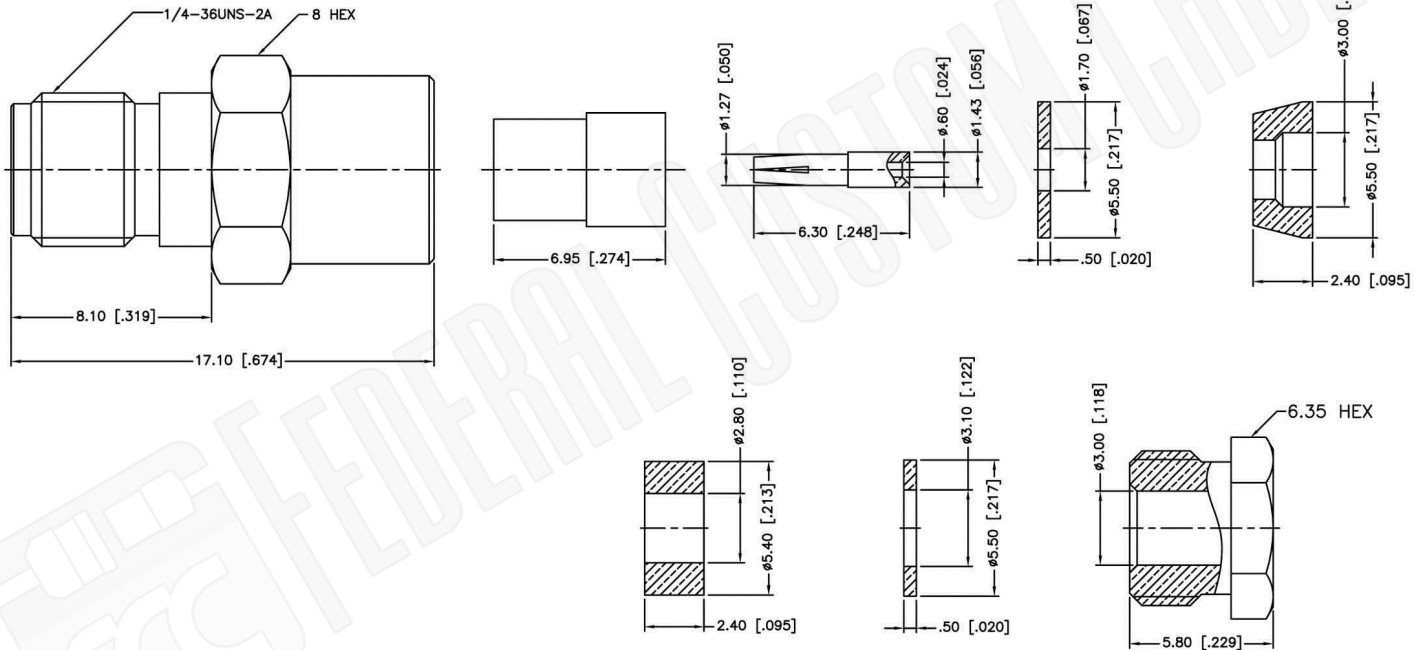

RECOMMENDED
CABLE STRIPPING DIM'S

Material Specifications

Cable(s): RG174, 188A, 316, B7805A
 Body: Brass
 Finish: Gold
 Insulation: Teflon
 Impedence: 50 Ohms

Federal Custom Cable
www.FCCable.com
 1891 Alton Parkway, Irvine, CA 92606
 Phone: (949) 851-3114 | Fax: (949) 852-8136
Sales@FCCable.com

CAGE CODE
1UKX3

Dimensions
Millimeters | Inches

Scale: N/A

Revision:

Part Number:

C2091

NOTES:
 1. DIMENSIONS ARE IN MILLIMETERS | INCHES
 2. UNLESS OTHERWISE SPECIFIED ALL DIMENSIONS ARE NOMINAL
 3. SPECIFICATIONS ARE SUBJECT TO CHANGE WITHOUT NOTICE

Description:
**SMA FEMALE CONNECTOR CLAMP FOR RG174,
 RG188, RG316, B7805A CABLES**

THIS DRAWING CONTAINS PROPRIETARY INFORMATION THAT BELONGS TO FEDERAL CUSTOM CABLE, LLC. ANY UNAUTHORIZED USE OF THIS DRAWING IS PROHIBITED WITHOUT WRITTEN PERMISSION FROM FEDERAL CUSTOM CABLE. ALL RIGHTS RESERVED. ©2016 COPYRIGHT FEDERAL CUSTOM CABLE, LLC.