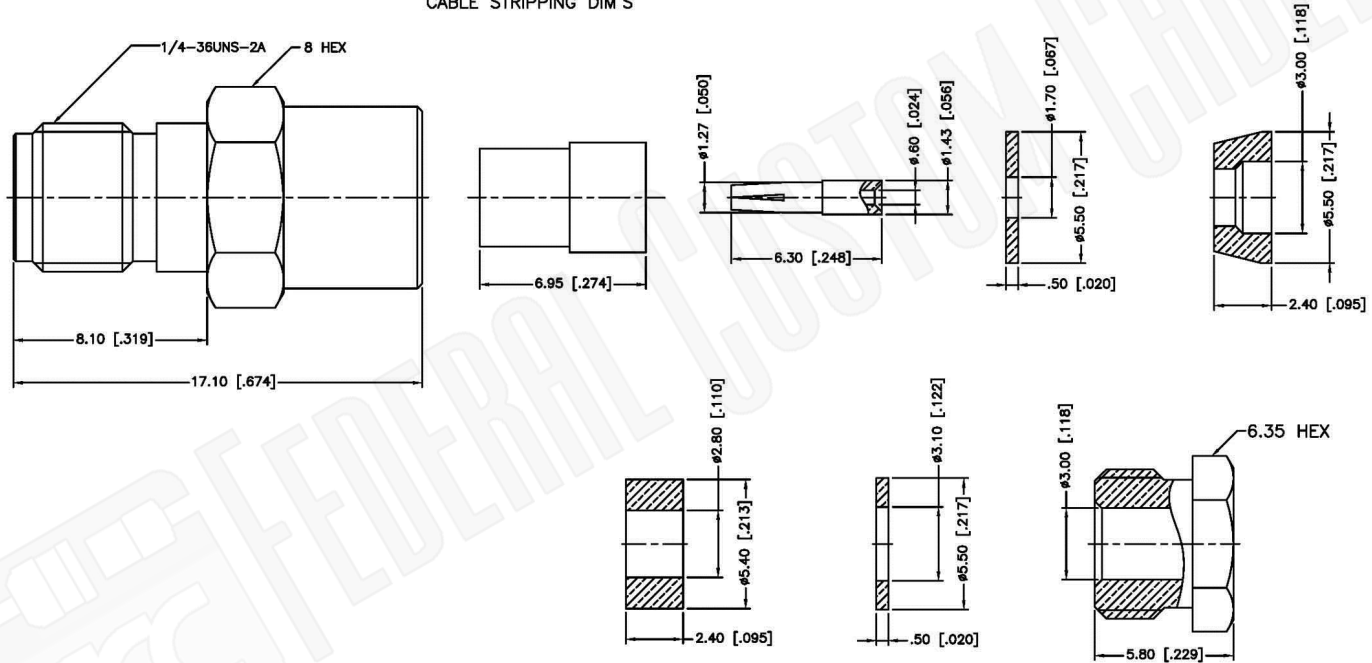

RECOMMENDED
CABLE STRIPPING DIM'S

Material Specifications

Cable(s): RG174, 188A, 316, B7805A
 Body: Brass
 Finish: Gold
 Insulation: Teflon
 Impedence: 50 Ohms

Federal Custom Cable
www.FCCable.com
 1891 Alton Parkway, Irvine, CA 92606
 Phone: (949) 851-3114 | Fax: (949) 852-8136
Sales@FCCable.com

CAGE CODE 1UKX3	
Dimensions Millimeters Inches	
Scale:	N/A
Revision:	

Part Number:
C2093

NOTES:
 1. DIMENSIONS ARE IN MILLIMETERS | INCHES
 2. UNLESS OTHERWISE SPECIFIED ALL DIMENSIONS ARE NOMINAL
 3. SPECIFICATIONS ARE SUBJECT TO CHANGE WITHOUT NOTICE

Description:
**SMA FEMALE CONNECTOR CLAMP FOR RG188DS,
 RG316DS CABLES**

THIS DRAWING CONTAINS PROPRIETARY INFORMATION THAT BELONGS TO FEDERAL CUSTOM CABLE, LLC. ANY UNAUTHORIZED USE OF THIS DRAWING IS PROHIBITED WITHOUT WRITTEN PERMISSION FROM FEDERAL CUSTOM CABLE. ALL RIGHTS RESERVED. ©2016 COPYRIGHT FEDERAL CUSTOM CABLE, LLC.