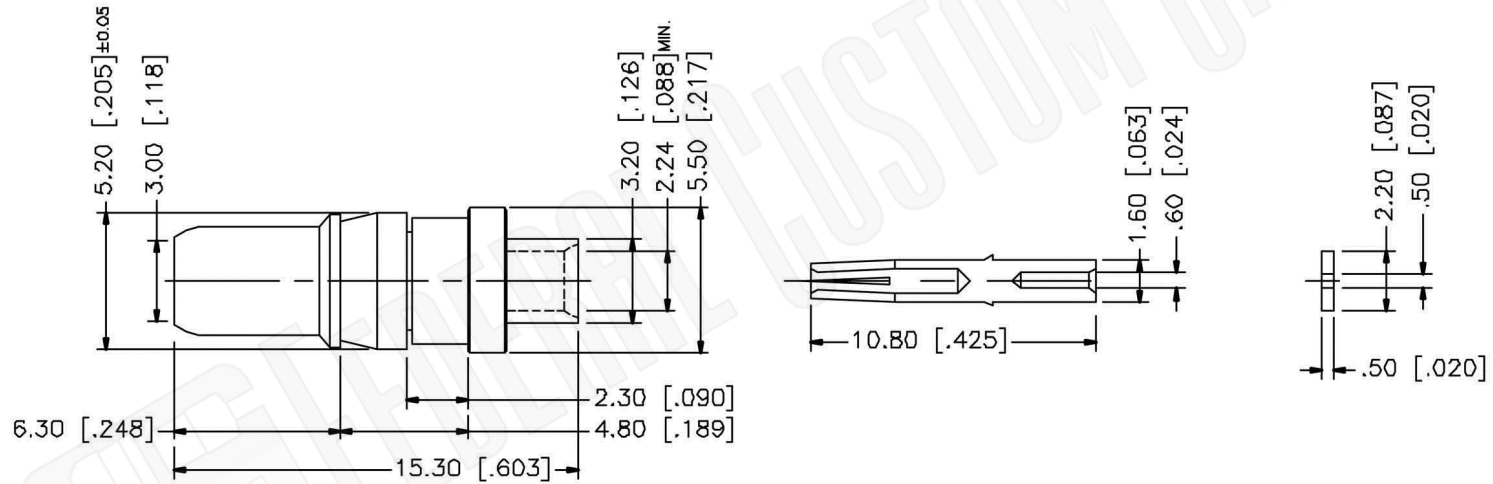

RECOMMENDED
CABLE STRIPPING DIM'S

Material Specifications

Cable(s): .085 SEMI-RIGID, 405/U
 Body: Brass
 Finish: Gold
 Insulation: Teflon
 Impedence: 50 Ohms

Federal Custom Cable
www.FCCable.com

CAGE CODE
 1UKX3

Part Number:

Description:

C2231

**D-SUB PLUG CONNECTOR SOLDER/SOLDER FOR
 RG405, RG405AL, RG405FL CABLES**

1891 Alton Parkway, Irvine, CA 92606
 Phone: (949) 851-3114 | Fax: (949) 852-8136
Sales@FCCable.com

Dimensions
 Millimeters | Inches

Scale: N/A

Revision:

NOTES:
 1. DIMENSIONS ARE IN MILLIMETERS | INCHES
 2. UNLESS OTHERWISE SPECIFIED ALL DIMENSIONS ARE NOMINAL
 3. SPECIFICATIONS ARE SUBJECT TO CHANGE WITHOUT NOTICE