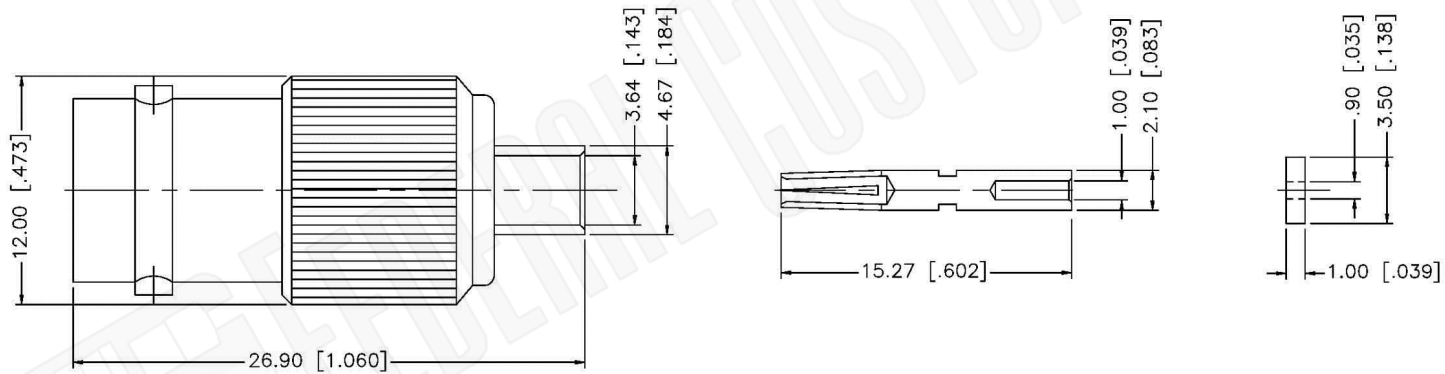

RECOMMENDED
CABLE STRIPPING DIM'S

Material Specifications

Cable(s): .141 SEMI-RIGID, 402/U
 Body: Brass
 Finish: Nickel/Gold
 Insulation: Teflon
 Impedence: 50 Ohms

Federal Custom Cable
www.FCCable.com
 1891 Alton Parkway, Irvine, CA 92606
 Phone: (949) 851-3114 | Fax: (949) 852-8136
Sales@FCCable.com

| | | |
|---|--|---|
| CAGE CODE 1UKX3 Dimensions Millimeters Inches Scale: N/A Revision: | Part Number: <h1>C2514</h1> | Description: <h2>BNC FEMALE CONNECTOR SOLDER SEMI RIGID FOR RG402, RG402AL, RG402FL CABLES</h2> |
| | NOTES: 1. DIMENSIONS ARE IN MILLIMETERS INCHES 2. UNLESS OTHERWISE SPECIFIED ALL DIMENSIONS ARE NOMINAL 3. SPECIFICATIONS ARE SUBJECT TO CHANGE WITHOUT NOTICE | THIS DRAWING CONTAINS PROPRIETARY INFORMATION THAT BELONGS TO FEDERAL CUSTOM CABLE, LLC. ANY UNAUTHORIZED USE OF THIS DRAWING IS PROHIBITED WITHOUT WRITTEN PERMISSION FROM FEDERAL CUSTOM CABLE. ALL RIGHTS RESERVED. ©2016 COPYRIGHT FEDERAL CUSTOM CABLE, LLC. |