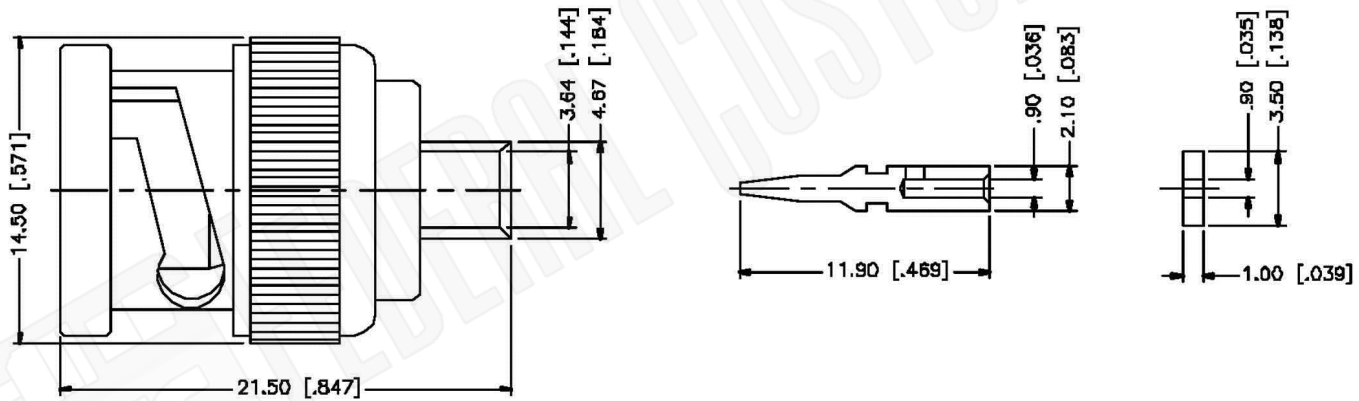

RECOMMENDED
CABLE STRIPPING DIM'S

Material Specifications

Cable(s): .141 SEMI-RIGID, 402/U
 Body: Brass
 Finish: Nickel/Gold
 Insulation: Teflon
 Impedence: 50 Ohms

FCC Federal Custom Cable
www.FCCable.com

1891 Alton Parkway, Irvine, CA 92606
 Phone: (949) 851-3114 | Fax: (949) 852-8136
Sales@FCCable.com

CAGE CODE
1UKX3

Dimensions
Millimeters | Inches

Scale: N/A

Revision:

Part Number:

C2521

Description:

**BNC MALE CONNECTOR SOLDER SEMI RIGID FOR
 RG402, RG402AL, RG402FL CABLES**

NOTES:
 1. DIMENSIONS ARE IN MILLIMETERS | INCHES
 2. UNLESS OTHERWISE SPECIFIED ALL DIMENSIONS ARE NOMINAL
 3. SPECIFICATIONS ARE SUBJECT TO CHANGE WITHOUT NOTICE