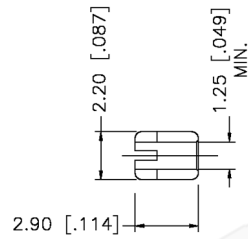

RECOMMENDED
CABLE STRIPPING DIM'S

Material Specifications

Cable(s): .047 SEMI-RIGID, B1674A
 Body: Brass
 Finish: Gold
 Insulation: Teflon
 Impedence: 50 Ohms

Federal Custom Cable
www.FCCable.com
 1891 Alton Parkway, Irvine, CA 92606
 Phone: (949) 851-3114 | Fax: (949) 852-8136
Sales@FCCable.com

CAGE CODE
1UKX3

Dimensions
Millimeters | Inches

Scale: N/A

Revision:

Part Number:

C2564

NOTES:
 1. DIMENSIONS ARE IN MILLIMETERS | INCHES
 2. UNLESS OTHERWISE SPECIFIED ALL DIMENSIONS ARE NOMINAL
 3. SPECIFICATIONS ARE SUBJECT TO CHANGE WITHOUT NOTICE

Description:
**SMA MALE CONNECTOR SOLDER FOR RG047,
 RG047AL, RG047FL CABLES**

THIS DRAWING CONTAINS PROPRIETARY INFORMATION THAT BELONGS TO FEDERAL CUSTOM CABLE, LLC. ANY UNAUTHORIZED USE OF THIS DRAWING IS PROHIBITED WITHOUT WRITTEN PERMISSION FROM FEDERAL CUSTOM CABLE. ALL RIGHTS RESERVED. ©2016 COPYRIGHT FEDERAL CUSTOM CABLE, LLC.