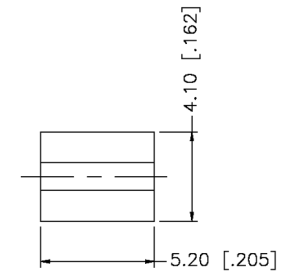

RECOMMENDED
CABLE STRIPPING DIM'S

Material Specifications

Cable(s): .047 SEMI-RIGID, B1674A
 Body: Brass
 Finish: Gold
 Insulation: Teflon
 Impedence: 50 Ohms

Federal Custom Cable
www.FCCable.com
 1891 Alton Parkway, Irvine, CA 92606
 Phone: (949) 851-3114 | Fax: (949) 852-8136
Sales@FCCable.com

CAGE CODE
1UKX3

Dimensions
Millimeters | Inches

Scale: N/A

Revision:

Part Number:

C2564

NOTES:
 1. DIMENSIONS ARE IN MILLIMETERS | INCHES
 2. UNLESS OTHERWISE SPECIFIED ALL DIMENSIONS ARE NOMINAL
 3. SPECIFICATIONS ARE SUBJECT TO CHANGE WITHOUT NOTICE

Description:
**SMA MALE CONNECTOR SOLDER FOR RG047,
 RG047AL, RG047FL CABLES**

THIS DRAWING CONTAINS PROPRIETARY INFORMATION THAT BELONGS TO FEDERAL CUSTOM CABLE, LLC. ANY UNAUTHORIZED USE OF THIS DRAWING IS PROHIBITED WITHOUT WRITTEN PERMISSION FROM FEDERAL CUSTOM CABLE. ALL RIGHTS RESERVED. ©2016 COPYRIGHT FEDERAL CUSTOM CABLE, LLC.