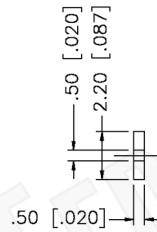

RECOMMENDED
CABLE STRIPPING DIM'S

Material Specifications

Cable(s): .047 SEMI-RIGID, B1674A
 Body: Brass
 Finish: Gold
 Insulation: Teflon
 Impedence: 50 Ohms

Federal Custom Cable
www.FCCable.com
 1891 Alton Parkway, Irvine, CA 92606
 Phone: (949) 851-3114 | Fax: (949) 852-8136
Sales@FCCable.com

CAGE CODE
1UKX3

Dimensions
Millimeters | Inches

Scale: N/A

Revision:

Part Number:

C2564

NOTES:
 1. DIMENSIONS ARE IN MILLIMETERS | INCHES
 2. UNLESS OTHERWISE SPECIFIED ALL DIMENSIONS ARE NOMINAL
 3. SPECIFICATIONS ARE SUBJECT TO CHANGE WITHOUT NOTICE

Description:
**SMA MALE CONNECTOR SOLDER FOR RG047,
 RG047AL, RG047FL CABLES**

THIS DRAWING CONTAINS PROPRIETARY INFORMATION THAT BELONGS TO FEDERAL CUSTOM CABLE, LLC. ANY UNAUTHORIZED USE OF THIS DRAWING IS PROHIBITED WITHOUT WRITTEN PERMISSION FROM FEDERAL CUSTOM CABLE. ALL RIGHTS RESERVED. ©2016 COPYRIGHT FEDERAL CUSTOM CABLE, LLC.