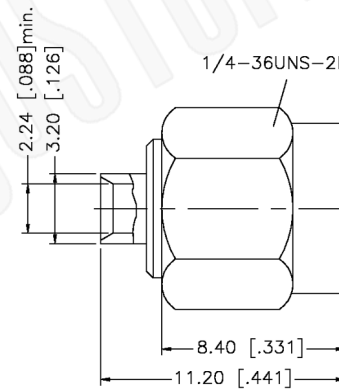

RECOMMENDED
CABLE STRIPPING DIM'S

Material Specifications

Cable(s): .047 SEMI-RIGID, B1674A
 Body: Brass
 Finish: Gold
 Insulation: Teflon
 Impedence: 50 Ohms

Federal Custom Cable
www.FCCable.com
 1891 Alton Parkway, Irvine, CA 92606
 Phone: (949) 851-3114 | Fax: (949) 852-8136
Sales@FCCable.com

CAGE CODE
1UKX3

Dimensions
Millimeters | Inches

Scale: N/A

Revision:

Part Number:

C2564

NOTES:
 1. DIMENSIONS ARE IN MILLIMETERS | INCHES
 2. UNLESS OTHERWISE SPECIFIED ALL DIMENSIONS ARE NOMINAL
 3. SPECIFICATIONS ARE SUBJECT TO CHANGE WITHOUT NOTICE

Description:
**SMA MALE CONNECTOR SOLDER FOR RG047,
 RG047AL, RG047FL CABLES**

THIS DRAWING CONTAINS PROPRIETARY INFORMATION THAT BELONGS TO FEDERAL CUSTOM CABLE, LLC. ANY UNAUTHORIZED USE OF THIS DRAWING IS PROHIBITED WITHOUT WRITTEN PERMISSION FROM FEDERAL CUSTOM CABLE. ALL RIGHTS RESERVED. ©2016 COPYRIGHT FEDERAL CUSTOM CABLE, LLC.