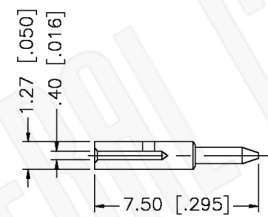

RECOMMENDED
CABLE STRIPPING DIM'S

Material Specifications

Cable(s): .047 SEMI-RIGID, B1674A
 Body: Brass
 Finish: Gold
 Insulation: Teflon
 Impedence: 50 Ohms

Federal Custom Cable
www.FCCable.com
 1891 Alton Parkway, Irvine, CA 92606
 Phone: (949) 851-3114 | Fax: (949) 852-8136
Sales@FCCable.com

CAGE CODE
1UKX3

Dimensions
Millimeters | Inches

Scale: N/A

Revision:

Part Number:

C2564

NOTES:
 1. DIMENSIONS ARE IN MILLIMETERS | INCHES
 2. UNLESS OTHERWISE SPECIFIED ALL DIMENSIONS ARE NOMINAL
 3. SPECIFICATIONS ARE SUBJECT TO CHANGE WITHOUT NOTICE

Description:
**SMA MALE CONNECTOR SOLDER FOR RG047,
 RG047AL, RG047FL CABLES**

THIS DRAWING CONTAINS PROPRIETARY INFORMATION THAT BELONGS TO FEDERAL CUSTOM CABLE, LLC. ANY UNAUTHORIZED USE OF THIS DRAWING IS PROHIBITED WITHOUT WRITTEN PERMISSION FROM FEDERAL CUSTOM CABLE. ALL RIGHTS RESERVED. ©2016 COPYRIGHT FEDERAL CUSTOM CABLE, LLC.