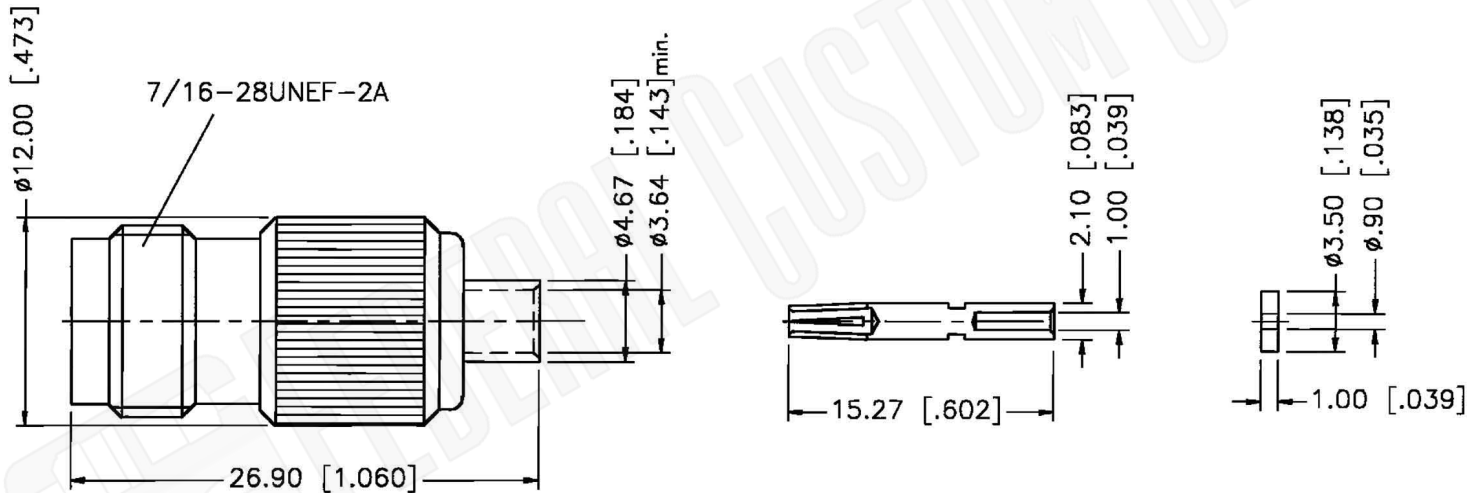

RECOMMENDED
CABLE STRIPPING DIM'S

Material Specifications

Cable(s): .141 SEMI-RIGID, 402/U
 Body: Brass
 Finish: Nickel/Gold
 Insulation: Teflon
 Impedence: 50 Ohms

FCC Federal Custom Cable
www.FCCable.com
 1891 Alton Parkway, Irvine, CA 92606
 Phone: (949) 851-3114 | Fax: (949) 852-8136
Sales@FCCable.com

CAGE CODE 1UKX3	
Dimensions Millimeters Inches	
Scale:	N/A
Revision:	

Part Number:
C2584

NOTES:
 1. DIMENSIONS ARE IN MILLIMETERS | INCHES
 2. UNLESS OTHERWISE SPECIFIED ALL DIMENSIONS ARE NOMINAL
 3. SPECIFICATIONS ARE SUBJECT TO CHANGE WITHOUT NOTICE

Description:
**TNC FEMALE CONNECTOR SOLDER SEMI RIGID FOR
 RG402, RG402AL, RG402FL CABLES**

THIS DRAWING CONTAINS PROPRIETARY INFORMATION THAT BELONGS TO FEDERAL CUSTOM CABLE, LLC. ANY UNAUTHORIZED USE OF THIS DRAWING IS PROHIBITED WITHOUT WRITTEN PERMISSION FROM FEDERAL CUSTOM CABLE. ALL RIGHTS RESERVED. ©2016 COPYRIGHT FEDERAL CUSTOM CABLE, LLC.