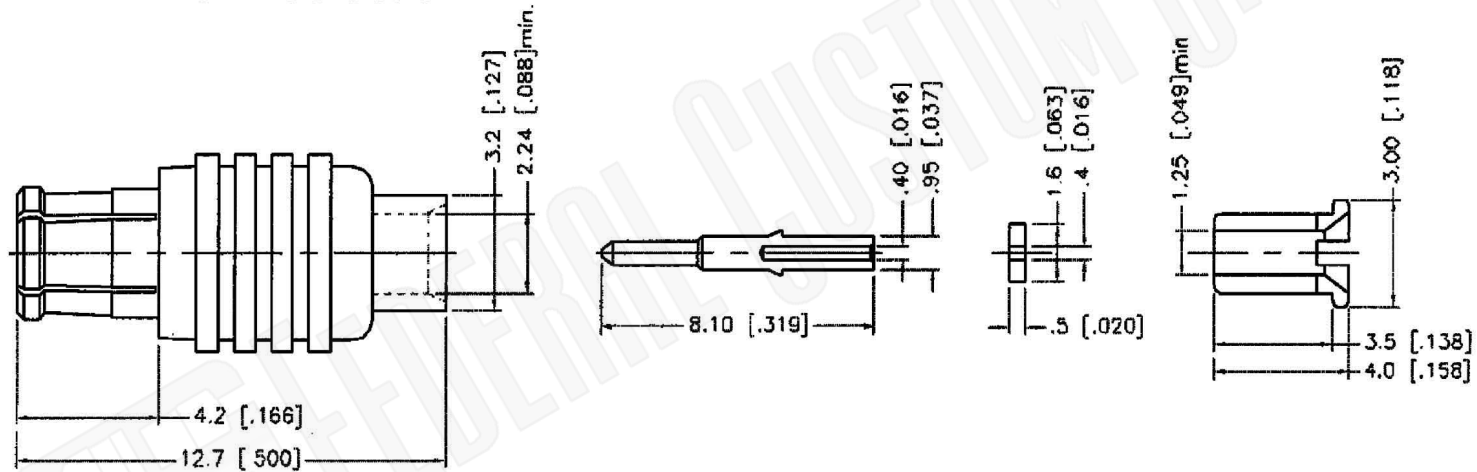

RECOMMENDED CABLE STRIPPING DIMENSIONS

Material Specifications

Cable(s): .047 SEMI-RIGID, B1674A
 Body: Brass
 Finish: Gold
 Insulation: Teflon
 Impedence: 50 Ohms

FCC Federal Custom Cable
 www.FCCable.com
 1891 Alton Parkway, Irvine, CA 92606
 Phone: (949) 851-3114 | Fax: (949) 852-8136
 Sales@FCCable.com

CAGE CODE 1UKX3
Dimensions Millimeters Inches
Scale: N/A
Revision:

Part Number: C2610
NOTES: 1. DIMENSIONS ARE IN MILLIMETERS INCHES 2. UNLESS OTHERWISE SPECIFIED ALL DIMENSIONS ARE NOMINAL 3. SPECIFICATIONS ARE SUBJECT TO CHANGE WITHOUT NOTICE

Description: MCX PLUG CONNECTOR SOLDER FOR RG047, RG047AL, RG047FL CABLES
THIS DRAWING CONTAINS PROPRIETARY INFORMATION THAT BELONGS TO FEDERAL CUSTOM CABLE, LLC. ANY UNAUTHORIZED USE OF THIS DRAWING IS PROHIBITED WITHOUT WRITTEN PERMISSION FROM FEDERAL CUSTOM CABLE. ALL RIGHTS RESERVED. ©2016 COPYRIGHT FEDERAL CUSTOM CABLE, LLC.