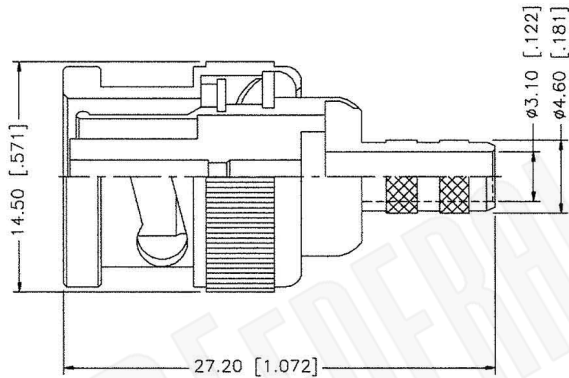

RECOMMENDED
CABLE STRIPPING DIMS.

NOTE:

1. CRIMPED FERRULE
HEX CRIMP SIZE .213"
2. CRIMPED CONTACT PIN
HEX CRIMP SIZE .068"

Material Specifications

Cable(s): RG58,58A,58C,141,303,LMR195,B7806A
 Body: Brass
 Finish: Nickel
 Insulation: Teflon
 Impedence: 50 Ohms

Federal Custom Cable
www.FCCable.com

CAGE CODE
1UKX3

Part Number:

Description:

C3011RP

**BNC REVERSE POLARITY MALE CONNECTOR CRIMP
FOR RG58, RG141, RG303, LMR195, B7806A CABLES**

Dimensions
Millimeters | Inches

Scale: N/A

Revision:

NOTES:

1. DIMENSIONS ARE IN MILLIMETERS | INCHES
2. UNLESS OTHERWISE SPECIFIED ALL DIMENSIONS ARE NOMINAL
3. SPECIFICATIONS ARE SUBJECT TO CHANGE WITHOUT NOTICE

THIS DRAWING CONTAINS PROPRIETARY INFORMATION THAT BELONGS TO FEDERAL CUSTOM CABLE, LLC. ANY UNAUTHORIZED USE OF THIS DRAWING IS PROHIBITED WITHOUT WRITTEN PERMISSION FROM FEDERAL CUSTOM CABLE. ALL RIGHTS RESERVED. ©2016 COPYRIGHT FEDERAL CUSTOM CABLE, LLC.