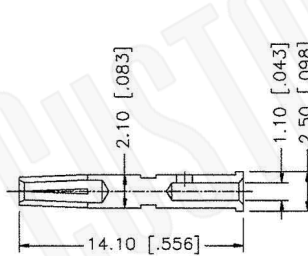

RECOMMENDED
CABLE STRIPPING DIMS.

NOTE:

1. CRIMPED FERRULE
HEX CRIMP SIZE .213"
2. CRIMPED CONTACT PIN
HEX CRIMP SIZE .068"

Material Specifications

Cable(s): RG58,58A,58C,141,303,LMR195,B7806A
 Body: Brass
 Finish: Nickel
 Insulation: Teflon
 Impedence: 50 Ohms

Federal Custom Cable
www.FCCable.com

CAGE CODE
1UKX3

Part Number:

Description:

C3011RP

**BNC REVERSE POLARITY MALE CONNECTOR CRIMP
FOR RG58, RG141, RG303, LMR195, B7806A CABLES**

Dimensions
Millimeters | Inches

Scale: N/A

Revision:

NOTES:

1. DIMENSIONS ARE IN MILLIMETERS | INCHES
2. UNLESS OTHERWISE SPECIFIED ALL DIMENSIONS ARE NOMINAL
3. SPECIFICATIONS ARE SUBJECT TO CHANGE WITHOUT NOTICE

THIS DRAWING CONTAINS PROPRIETARY INFORMATION THAT BELONGS TO FEDERAL CUSTOM CABLE, LLC. ANY UNAUTHORIZED USE OF THIS DRAWING IS PROHIBITED WITHOUT WRITTEN PERMISSION FROM FEDERAL CUSTOM CABLE. ALL RIGHTS RESERVED. ©2016 COPYRIGHT FEDERAL CUSTOM CABLE, LLC.