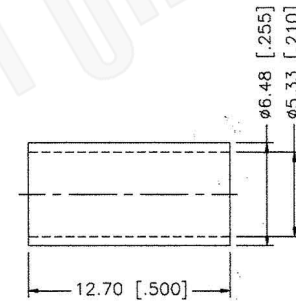

RECOMMENDED
CABLE STRIPPING DIMS.

NOTE:

1. CRIMPED FERRULE
HEX CRIMP SIZE .213"
2. CRIMPED CONTACT PIN
HEX CRIMP SIZE .068"

Material Specifications

Cable(s): RG58,58A,58C,141,303,LMR195,B7806A
 Body: Brass
 Finish: Nickel
 Insulation: Teflon
 Impedence: 50 Ohms

Federal Custom Cable
www.FCCable.com

CAGE CODE
1UKX3

Part Number:

Description:

C3011RP

**BNC REVERSE POLARITY MALE CONNECTOR CRIMP
FOR RG58, RG141, RG303, LMR195, B7806A CABLES**

Dimensions
Millimeters | Inches

Scale: N/A

Revision:

NOTES:

1. DIMENSIONS ARE IN MILLIMETERS | INCHES
2. UNLESS OTHERWISE SPECIFIED ALL DIMENSIONS ARE NOMINAL
3. SPECIFICATIONS ARE SUBJECT TO CHANGE WITHOUT NOTICE

THIS DRAWING CONTAINS PROPRIETARY INFORMATION THAT BELONGS TO FEDERAL CUSTOM CABLE, LLC. ANY UNAUTHORIZED USE OF THIS DRAWING IS PROHIBITED WITHOUT WRITTEN PERMISSION FROM FEDERAL CUSTOM CABLE. ALL RIGHTS RESERVED. ©2016 COPYRIGHT FEDERAL CUSTOM CABLE, LLC.