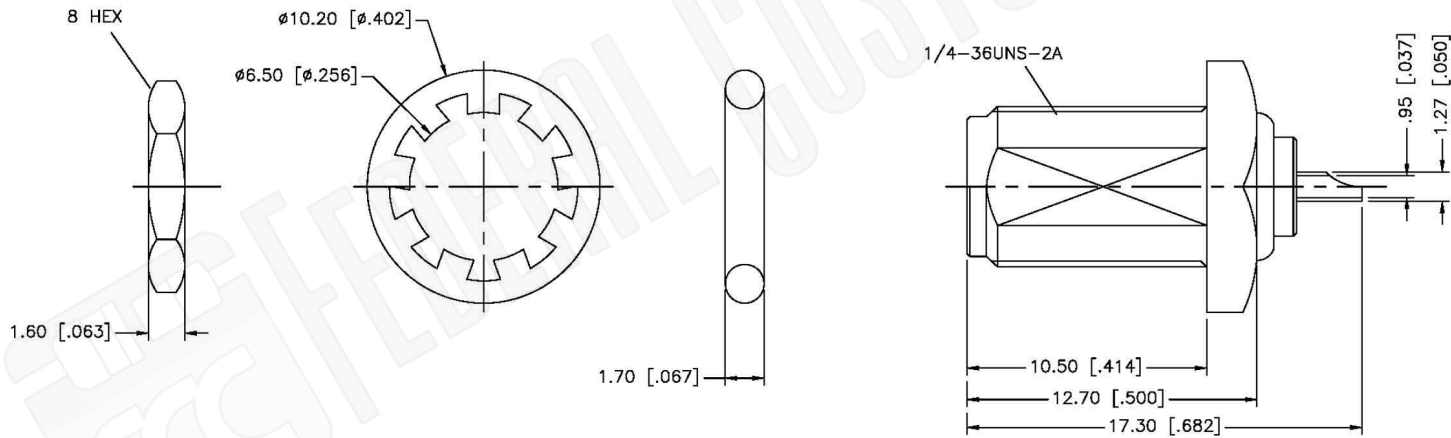

RECOMMENDED MOUNTING HOLE

SOLDER POT CONTACT

Material Specifications

Cable(s): N/A
 Body: Brass
 Finish: Gold
 Insulation: Teflon

FCC Federal Custom Cable
 www.FCCable.com

1891 Alton Parkway, Irvine, CA 92606
 Phone: (949) 851-3114 | Fax: (949) 852-8136

Sales@FCCable.com

CAGE CODE
 1UKX3

Dimensions
 Millimeters | Inches

Scale: N/A

Revision:

Part Number:

C3809RP

Description:

**SMA REVERSE POLARITY FEMALE CONNECTOR
 BULKHEAD REAR MOUNT SOLDER CUP CONTACT**

NOTES:
 1. DIMENSIONS ARE IN MILLIMETERS | INCHES
 2. UNLESS OTHERWISE SPECIFIED ALL DIMENSIONS ARE NOMINAL
 3. SPECIFICATIONS ARE SUBJECT TO CHANGE WITHOUT NOTICE