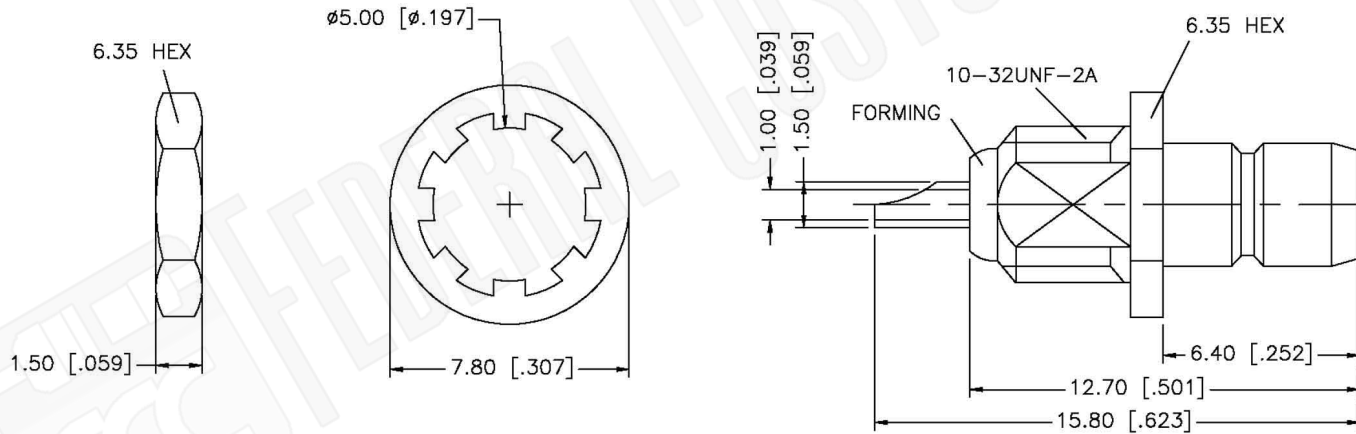

RECOMMENDED MOUNTING HOLE

**Material Specifications**

Cable(s):	N/A
Body:	Brass
Finish:	Gold
Insulation:	Teflon
Impedence:	50 Ohms

**Federal Custom Cable**  
www.FCCable.com

**CAGE CODE**  
1UKX3

**Part Number:**

**Description:**

**C5039**

**SMB JACK CONNECTOR BULKHEAD RECEPTACLE  
FRONT MOUNT**

**Dimensions**  
Millimeters | Inches

**Scale:** N/A

**Revision:**

**NOTES:**  
1. DIMENSIONS ARE IN MILLIMETERS | INCHES  
2. UNLESS OTHERWISE SPECIFIED ALL DIMENSIONS ARE NOMINAL  
3. SPECIFICATIONS ARE SUBJECT TO CHANGE WITHOUT NOTICE