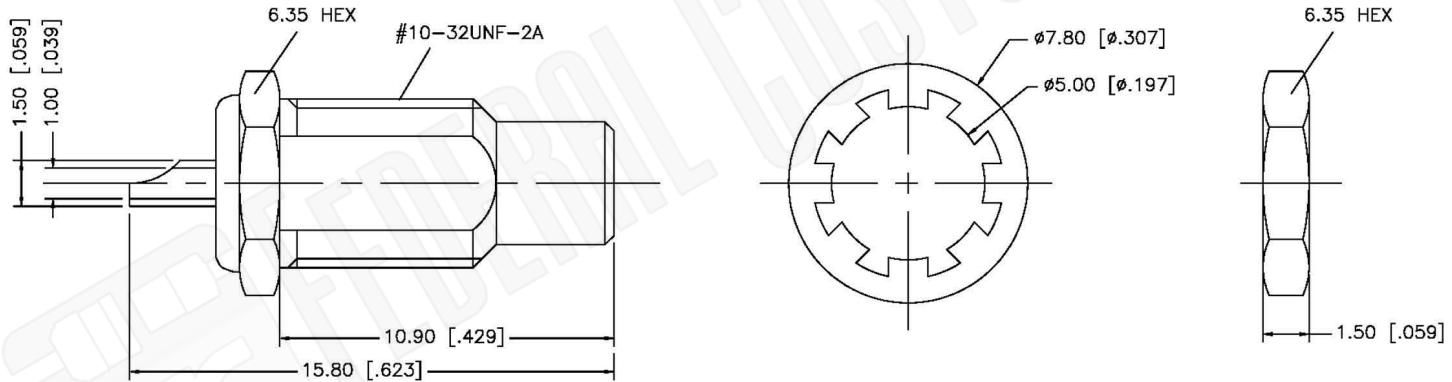

RECOMMENDED MOUNTING HOLE

Material Specifications

Cable(s): N/A
 Body: Brass
 Finish: Gold
 Insulation: Teflon
 Impedence: 50 Ohms

FCC Federal Custom Cable
www.FCCable.com

CAGE CODE
 1UKX3

Part Number:

Description:

C5045

**SMC JACK CONNECTOR BULKHEAD RECEPTACLE
 REAR MOUNT**

Dimensions
 Millimeters | Inches

Scale: N/A

Revision:

NOTES:
 1. DIMENSIONS ARE IN MILLIMETERS | INCHES
 2. UNLESS OTHERWISE SPECIFIED ALL DIMENSIONS ARE NOMINAL
 3. SPECIFICATIONS ARE SUBJECT TO CHANGE WITHOUT NOTICE