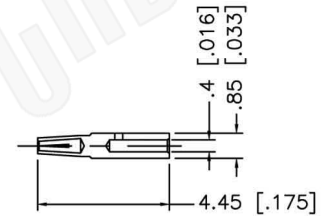

RECOMMENDED CABLE STRIPPING DIM'S.

RECOMMENDED MOUNTING HOLE

Material Specifications

Cable(s): RG178/196
 Body: Brass
 Finish: Gold
 Insulation: Teflon
 Impedence: 50 Ohms

FCC Federal Custom Cable
 www.FCCable.com

CAGE CODE
 1UKX3

Part Number:
C5070

Description:
**MMCX JACK CONNECTOR BULKHEAD CRIMP MNTG
 FIG. D-2 FOR RG178, RG196 CABLES**

1891 Alton Parkway, Irvine, CA 92606
 Phone: (949) 851-3114 | Fax: (949) 852-8136
 Sales@FCCable.com

Dimensions
 Millimeters | Inches

Scale: N/A

Revision:

NOTES:
 1. DIMENSIONS ARE IN MILLIMETERS | INCHES
 2. UNLESS OTHERWISE SPECIFIED ALL DIMENSIONS ARE NOMINAL
 3. SPECIFICATIONS ARE SUBJECT TO CHANGE WITHOUT NOTICE