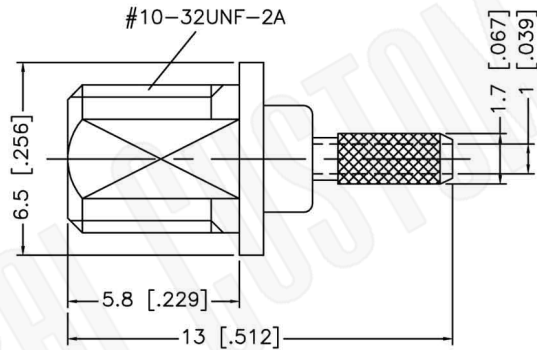

RECOMMENDED CABLE STRIPPING DIM'S.

RECOMMENDED MOUNTING HOLE

Material Specifications

Cable(s): RG178/196
 Body: Brass
 Finish: Gold
 Insulation: Teflon
 Impedence: 50 Ohms

FCC Federal Custom Cable
 www.FCCable.com

CAGE CODE
 1UKX3

Part Number:
C5070

Description:
**MMCX JACK CONNECTOR BULKHEAD CRIMP MNTG
 FIG. D-2 FOR RG178, RG196 CABLES**

1891 Alton Parkway, Irvine, CA 92606
 Phone: (949) 851-3114 | Fax: (949) 852-8136
 Sales@FCCable.com

Dimensions
 Millimeters | Inches

Scale: N/A

Revision:

NOTES:
 1. DIMENSIONS ARE IN MILLIMETERS | INCHES
 2. UNLESS OTHERWISE SPECIFIED ALL DIMENSIONS ARE NOMINAL
 3. SPECIFICATIONS ARE SUBJECT TO CHANGE WITHOUT NOTICE