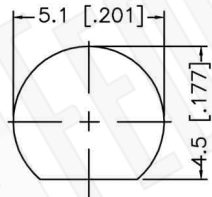

RECOMMENDED CABLE STRIPPING DIM'S.

RECOMMENDED MOUNTING HOLE

Material Specifications

Cable(s): RG178/196
 Body: Brass
 Finish: Gold
 Insulation: Teflon
 Impedence: 50 Ohms

FCC Federal Custom Cable
 www.FCCable.com

CAGE CODE
 1UKX3

Part Number:
C5070

Description:
**MMCX JACK CONNECTOR BULKHEAD CRIMP MNTG
 FIG. D-2 FOR RG178, RG196 CABLES**

1891 Alton Parkway, Irvine, CA 92606
 Phone: (949) 851-3114 | Fax: (949) 852-8136
 Sales@FCCable.com

Dimensions
 Millimeters | Inches

Scale: N/A

Revision:

NOTES:
 1. DIMENSIONS ARE IN MILLIMETERS | INCHES
 2. UNLESS OTHERWISE SPECIFIED ALL DIMENSIONS ARE NOMINAL
 3. SPECIFICATIONS ARE SUBJECT TO CHANGE WITHOUT NOTICE