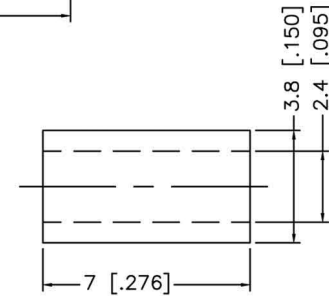

RECOMMENDED CABLE STRIPPING DIM'S.

RECOMMENDED MOUNTING HOLE

Material Specifications

Cable(s): RG178/196
 Body: Brass
 Finish: Gold
 Insulation: Teflon
 Impedence: 50 Ohms

FCC Federal Custom Cable
 www.FCCable.com

CAGE CODE
 1UKX3

Part Number:
C5070

Description:
**MMCX JACK CONNECTOR BULKHEAD CRIMP MNTG
 FIG. D-2 FOR RG178, RG196 CABLES**

1891 Alton Parkway, Irvine, CA 92606
 Phone: (949) 851-3114 | Fax: (949) 852-8136
 Sales@FCCable.com

Dimensions
 Millimeters | Inches

Scale: N/A

Revision:

NOTES:
 1. DIMENSIONS ARE IN MILLIMETERS | INCHES
 2. UNLESS OTHERWISE SPECIFIED ALL DIMENSIONS ARE NOMINAL
 3. SPECIFICATIONS ARE SUBJECT TO CHANGE WITHOUT NOTICE