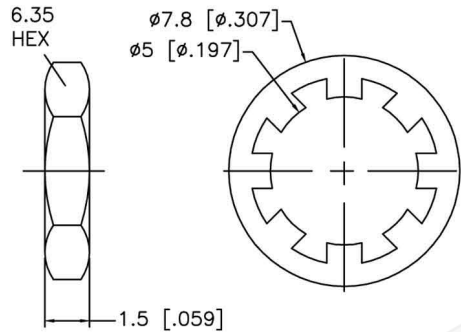

RECOMMENDED CABLE STRIPPING DIM'S.

RECOMMENDED MOUNTING HOLE

Material Specifications

Cable(s): RG178/196
 Body: Brass
 Finish: Gold
 Insulation: Teflon
 Impedence: 50 Ohms

FCC Federal Custom Cable
 www.FCCable.com

CAGE CODE
 1UKX3

Part Number:
C5070

Description:
**MMCX JACK CONNECTOR BULKHEAD CRIMP MNTG
 FIG. D-2 FOR RG178, RG196 CABLES**

1891 Alton Parkway, Irvine, CA 92606
 Phone: (949) 851-3114 | Fax: (949) 852-8136
 Sales@FCCable.com

Dimensions
 Millimeters | Inches

Scale: N/A

Revision:

NOTES:
 1. DIMENSIONS ARE IN MILLIMETERS | INCHES
 2. UNLESS OTHERWISE SPECIFIED ALL DIMENSIONS ARE NOMINAL
 3. SPECIFICATIONS ARE SUBJECT TO CHANGE WITHOUT NOTICE