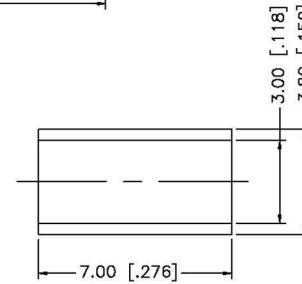

RECOMMENDED CABLE STRIPPING DIM'S.

RECOMMENDED MOUNTING HOLE

### Material Specifications

Cable(s):	RG174, 188A, 316, B7805A
Body:	Brass
Finish:	Gold
Insulation:	Teflon
Impedence:	50 Ohms

**Federal Custom Cable**  
www.FCCable.com

CAGE CODE  
1UKX3

Part Number:

Description:

Dimensions  
Millimeters | Inches

Scale: N/A

Revision:

NOTES:  
1. DIMENSIONS ARE IN MILLIMETERS | INCHES  
2. UNLESS OTHERWISE SPECIFIED ALL DIMENSIONS ARE NOMINAL  
3. SPECIFICATIONS ARE SUBJECT TO CHANGE WITHOUT NOTICE