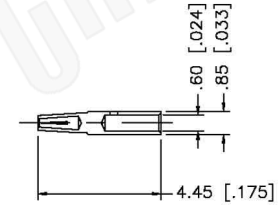

RECOMMENDED CABLE STRIPPING DIM'S.

RECOMMENDED MOUNTING HOLE

### Material Specifications

Cable(s):	RG174, 188A, 316, B7805A
Body:	Brass
Finish:	Gold
Insulation:	Teflon
Impedence:	50 Ohms

**Federal Custom Cable**  
www.FCCable.com

CAGE CODE  
1UKX3

Part Number:

Description:

**C5071**

**MMCX JACK CONNECTOR BULKHEAD CRIMP MNTG  
FIG. D-2 FOR RG174, RG188, RG316, B7805A CABLES**

1891 Alton Parkway, Irvine, CA 92606  
Phone: (949) 851-3114 | Fax: (949) 852-8136  
**Sales@FCCable.com**

Dimensions  
Millimeters | Inches

Scale: N/A

Revision:

NOTES:  
1. DIMENSIONS ARE IN MILLIMETERS | INCHES  
2. UNLESS OTHERWISE SPECIFIED ALL DIMENSIONS ARE NOMINAL  
3. SPECIFICATIONS ARE SUBJECT TO CHANGE WITHOUT NOTICE