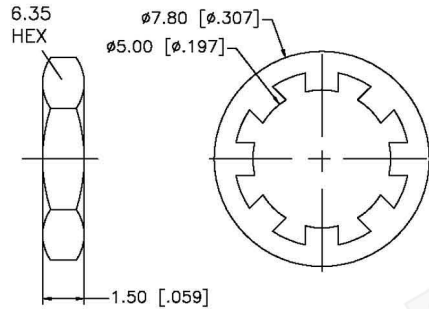

RECOMMENDED CABLE STRIPPING DIM'S.

RECOMMENDED MOUNTING HOLE

### Material Specifications

Cable(s):	RG174, 188A, 316, B7805A
Body:	Brass
Finish:	Gold
Insulation:	Teflon
Impedence:	50 Ohms

**Federal Custom Cable**  
www.FCCable.com

CAGE CODE  
1UKX3

Part Number:

Description:

**C5071**

**MMCX JACK CONNECTOR BULKHEAD CRIMP MNTG  
FIG. D-2 FOR RG174, RG188, RG316, B7805A CABLES**

1891 Alton Parkway, Irvine, CA 92606  
Phone: (949) 851-3114 | Fax: (949) 852-8136  
**Sales@FCCable.com**

Dimensions  
Millimeters | Inches

Scale: N/A

Revision:

NOTES:  
1. DIMENSIONS ARE IN MILLIMETERS | INCHES  
2. UNLESS OTHERWISE SPECIFIED ALL DIMENSIONS ARE NOMINAL  
3. SPECIFICATIONS ARE SUBJECT TO CHANGE WITHOUT NOTICE