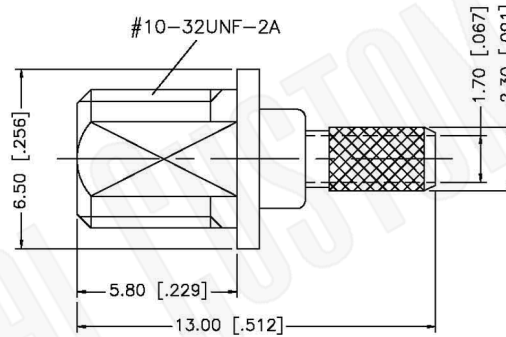

RECOMMENDED CABLE STRIPPING DIM'S.

RECOMMENDED MOUNTING HOLE

### Material Specifications

Cable(s):	RG174, 188A, 316, B7805A
Body:	Brass
Finish:	Gold
Insulation:	Teflon
Impedence:	50 Ohms

**Federal Custom Cable**  
www.FCCable.com

CAGE CODE  
1UKX3

Part Number:

Description:

**C5071**

**MMCX JACK CONNECTOR BULKHEAD CRIMP MNTG  
FIG. D-2 FOR RG174, RG188, RG316, B7805A CABLES**

1891 Alton Parkway, Irvine, CA 92606  
Phone: (949) 851-3114 | Fax: (949) 852-8136  
**Sales@FCCable.com**

Dimensions  
Millimeters | Inches

Scale: N/A

Revision:

NOTES:  
1. DIMENSIONS ARE IN MILLIMETERS | INCHES  
2. UNLESS OTHERWISE SPECIFIED ALL DIMENSIONS ARE NOMINAL  
3. SPECIFICATIONS ARE SUBJECT TO CHANGE WITHOUT NOTICE