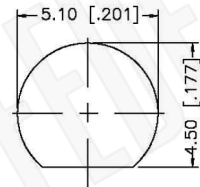

RECOMMENDED CABLE STRIPPING DIM'S.

RECOMMENDED MOUNTING HOLE

### Material Specifications

Cable(s):	RG174, 188A, 316, B7805A
Body:	Brass
Finish:	Gold
Insulation:	Teflon
Impedence:	50 Ohms

**Federal Custom Cable**  
www.FCCable.com

CAGE CODE  
1UKX3

Part Number:

Description:

Dimensions  
Millimeters | Inches

Scale: N/A

Revision:

NOTES:  
1. DIMENSIONS ARE IN MILLIMETERS | INCHES  
2. UNLESS OTHERWISE SPECIFIED ALL DIMENSIONS ARE NOMINAL  
3. SPECIFICATIONS ARE SUBJECT TO CHANGE WITHOUT NOTICE