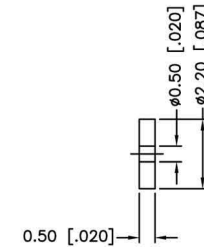

RECOMMENDED MOUNTING HOLE

RECOMMENDED CABLE STRIPPING DIM'S

Material Specifications

Cable(s):	.047 SEMI-RIGID, B1674A
Body:	Brass
Finish:	Gold
Insulation:	Teflon
Impedence:	50 Ohms

FCC Federal Custom Cable
www.FCCable.com
 1891 Alton Parkway, Irvine, CA 92606
 Phone: (949) 851-3114 | Fax: (949) 852-8136
Sales@FCCable.com

CAGE CODE 1UKX3
Dimensions Millimeters Inches
Scale: N/A
Revision:

Part Number:
C5073

NOTES:
 1. DIMENSIONS ARE IN MILLIMETERS | INCHES
 2. UNLESS OTHERWISE SPECIFIED ALL DIMENSIONS ARE NOMINAL
 3. SPECIFICATIONS ARE SUBJECT TO CHANGE WITHOUT NOTICE