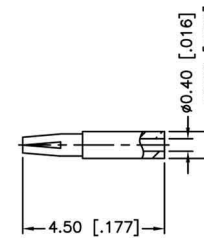

RECOMMENDED MOUNTING HOLE

RECOMMENDED CABLE STRIPPING DIM'S

Material Specifications

Cable(s):	.047 SEMI-RIGID, B1674A
Body:	Brass
Finish:	Gold
Insulation:	Teflon
Impedence:	50 Ohms

FCC Federal Custom Cable
www.FCCable.com
 1891 Alton Parkway, Irvine, CA 92606
 Phone: (949) 851-3114 | Fax: (949) 852-8136
Sales@FCCable.com

CAGE CODE 1UKX3
Dimensions Millimeters Inches
Scale: N/A
Revision:

Part Number:
C5073

NOTES:
 1. DIMENSIONS ARE IN MILLIMETERS | INCHES
 2. UNLESS OTHERWISE SPECIFIED ALL DIMENSIONS ARE NOMINAL
 3. SPECIFICATIONS ARE SUBJECT TO CHANGE WITHOUT NOTICE