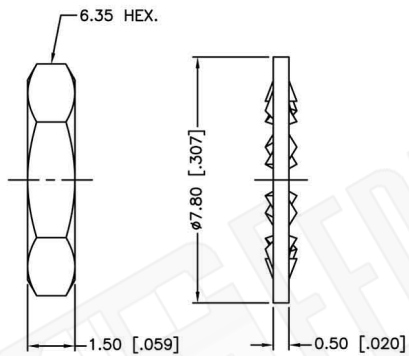

RECOMMENDED MOUNTING HOLE

RECOMMENDED CABLE STRIPPING DIM'S

Material Specifications

Cable(s):	.047 SEMI-RIGID, B1674A
Body:	Brass
Finish:	Gold
Insulation:	Teflon
Impedence:	50 Ohms

FCC Federal Custom Cable
www.FCCable.com
 1891 Alton Parkway, Irvine, CA 92606
 Phone: (949) 851-3114 | Fax: (949) 852-8136
Sales@FCCable.com

CAGE CODE 1UKX3
Dimensions Millimeters Inches
Scale: N/A
Revision:

Part Number:
C5073

NOTES:
 1. DIMENSIONS ARE IN MILLIMETERS | INCHES
 2. UNLESS OTHERWISE SPECIFIED ALL DIMENSIONS ARE NOMINAL
 3. SPECIFICATIONS ARE SUBJECT TO CHANGE WITHOUT NOTICE

Description:
**MMCX JACK CONNECTOR BULKHEAD SOLDER
 SEMI-RIGID FOR RG047, RG047AL, RG047FL CABLES**

THIS DRAWING CONTAINS PROPRIETARY INFORMATION THAT BELONGS TO FEDERAL CUSTOM CABLE, LLC. ANY UNAUTHORIZED USE OF THIS DRAWING IS PROHIBITED WITHOUT WRITTEN PERMISSION FROM FEDERAL CUSTOM CABLE.
 ALL RIGHTS RESERVED. ©2016 COPYRIGHT FEDERAL CUSTOM CABLE, LLC.