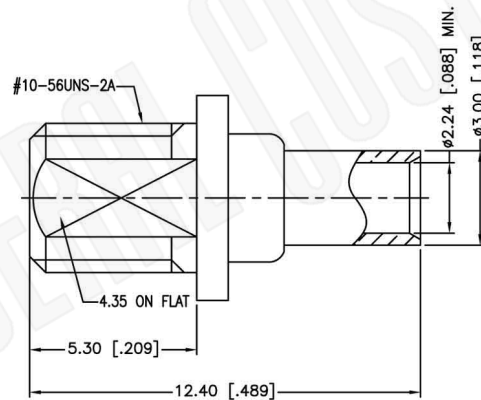

RECOMMENDED MOUNTING HOLE

RECOMMENDED CABLE STRIPPING DIM'S

Material Specifications

Cable(s):	.047 SEMI-RIGID, B1674A
Body:	Brass
Finish:	Gold
Insulation:	Teflon
Impedence:	50 Ohms

FCC Federal Custom Cable
www.FCCable.com
 1891 Alton Parkway, Irvine, CA 92606
 Phone: (949) 851-3114 | Fax: (949) 852-8136
Sales@FCCable.com

CAGE CODE 1UKX3
Dimensions Millimeters Inches
Scale: N/A
Revision:

Part Number:
C5073

NOTES:
 1. DIMENSIONS ARE IN MILLIMETERS | INCHES
 2. UNLESS OTHERWISE SPECIFIED ALL DIMENSIONS ARE NOMINAL
 3. SPECIFICATIONS ARE SUBJECT TO CHANGE WITHOUT NOTICE

Description:
**MMCX JACK CONNECTOR BULKHEAD SOLDER
 SEMI-RIGID FOR RG047, RG047AL, RG047FL CABLES**

THIS DRAWING CONTAINS PROPRIETARY INFORMATION THAT BELONGS TO FEDERAL CUSTOM CABLE, LLC. ANY UNAUTHORIZED USE OF THIS DRAWING IS PROHIBITED WITHOUT WRITTEN PERMISSION FROM FEDERAL CUSTOM CABLE.
 ALL RIGHTS RESERVED. ©2016 COPYRIGHT FEDERAL CUSTOM CABLE, LLC.