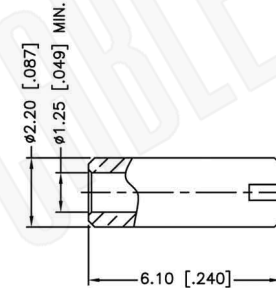

RECOMMENDED MOUNTING HOLE

RECOMMENDED CABLE STRIPPING DIM'S

Material Specifications

Cable(s):	.047 SEMI-RIGID, B1674A
Body:	Brass
Finish:	Gold
Insulation:	Teflon
Impedence:	50 Ohms

FCC Federal Custom Cable
www.FCCable.com
 1891 Alton Parkway, Irvine, CA 92606
 Phone: (949) 851-3114 | Fax: (949) 852-8136
Sales@FCCable.com

CAGE CODE 1UKX3
Dimensions Millimeters Inches
Scale: N/A
Revision:

Part Number:
C5073

NOTES:
 1. DIMENSIONS ARE IN MILLIMETERS | INCHES
 2. UNLESS OTHERWISE SPECIFIED ALL DIMENSIONS ARE NOMINAL
 3. SPECIFICATIONS ARE SUBJECT TO CHANGE WITHOUT NOTICE

Description:
**MMCX JACK CONNECTOR BULKHEAD SOLDER
 SEMI-RIGID FOR RG047, RG047AL, RG047FL CABLES**

THIS DRAWING CONTAINS PROPRIETARY INFORMATION THAT BELONGS TO FEDERAL CUSTOM CABLE, LLC. ANY UNAUTHORIZED USE OF THIS DRAWING IS PROHIBITED WITHOUT WRITTEN PERMISSION FROM FEDERAL CUSTOM CABLE.
 ALL RIGHTS RESERVED. ©2016 COPYRIGHT FEDERAL CUSTOM CABLE, LLC.