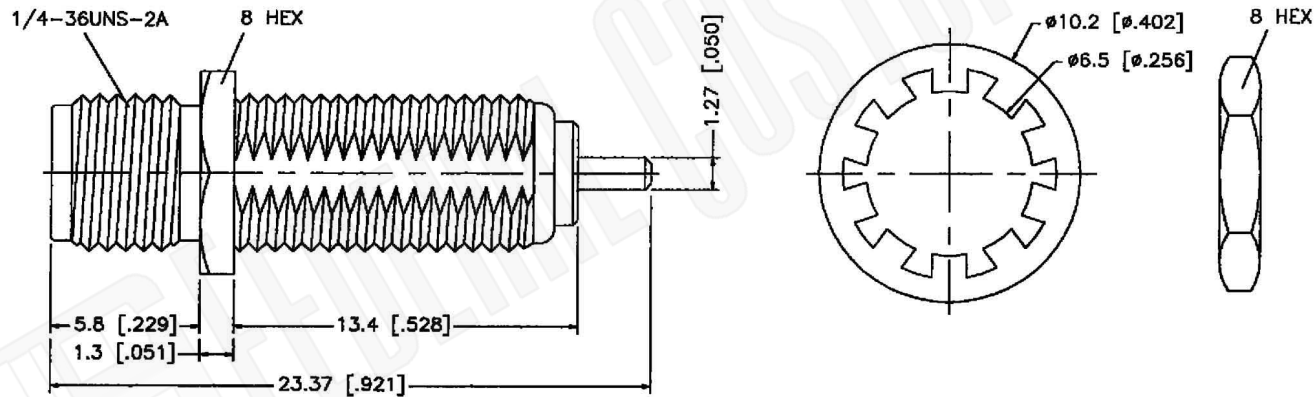

RECOMMENDED MOUNTING HOLE

**Material Specifications**

Cable(s):	N/A
Body:	Brass
Finish:	Gold
Insulation:	Teflon
Impedence:	50 Ohms

**FCC Federal Custom Cable**  
www.FCCable.com

CAGE CODE  
1UKX3

Part Number:

Description:

**C5078**

**SMA FEMALE CONNECTOR BULKHEAD  
RECEPTACLE-FRONT MOUNT**

Dimensions  
Millimeters | Inches

Scale: N/A

Revision:

NOTES:  
1. DIMENSIONS ARE IN MILLIMETERS | INCHES  
2. UNLESS OTHERWISE SPECIFIED ALL DIMENSIONS ARE NOMINAL  
3. SPECIFICATIONS ARE SUBJECT TO CHANGE WITHOUT NOTICE