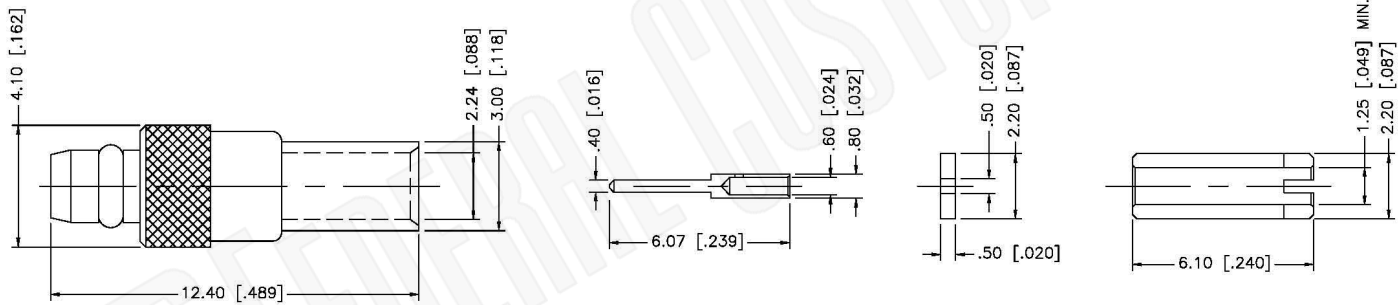

RECOMMENDED CABLE STRIPPING DIM'S.

Material Specifications

Cable(s): .047 SEMI-RIGID, B1674A
 Body: Brass
 Finish: Gold
 Insulation: Teflon
 Impedence: 50 Ohms

Federal Custom Cable
www.FCCable.com
 1891 Alton Parkway, Irvine, CA 92606
 Phone: (949) 851-3114 | Fax: (949) 852-8136
Sales@FCCable.com

CAGE CODE 1UKX3
Dimensions Millimeters Inches
Scale: N/A
Revision:

Part Number:
C5759

Description:
**MMCX PLUG CONNECTOR SOLDER SEMI-RIGID FOR
 RG047, RG047AL, RG047FL CABLES**

NOTES:
 1. DIMENSIONS ARE IN MILLIMETERS | INCHES
 2. UNLESS OTHERWISE SPECIFIED ALL DIMENSIONS ARE NOMINAL
 3. SPECIFICATIONS ARE SUBJECT TO CHANGE WITHOUT NOTICE