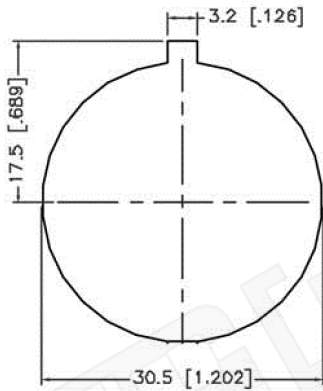

RECOMMENDED
CABLE STRIPPING DIM'S

RECOMMENDED
MOUNTING HOLE

Material Specifications

Cable(s): LMR600
 Finish: Silver
 Insulation: Teflon
 Impedance: 50 Ohms

FCC Federal Custom Cable
www.FCCable.com
 1891 Alton Parkway, Irvine, CA 92606
 Phone: (949) 851-3114 | Fax: (949) 852-8136
Sales@FCCable.com

CAGE CODE 1UKX3	
Dimensions Millimeters Inches	
Scale:	N/A
Revision:	

Part Number:
C6011

Description:
7/16 DIN FEMALE CONNECTOR BULKHEAD CRIMP FOR LMR600 CABLES

NOTES:
 1. DIMENSIONS ARE IN MILLIMETERS | INCHES
 2. UNLESS OTHERWISE SPECIFIED ALL DIMENSIONS ARE NOMINAL
 3. SPECIFICATIONS ARE SUBJECT TO CHANGE WITHOUT NOTICE