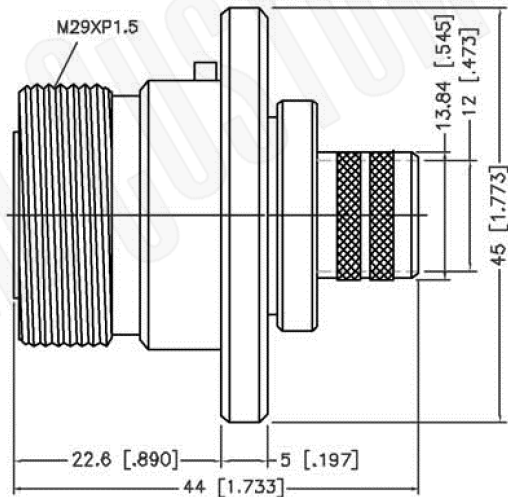

RECOMMENDED
CABLE STRIPPING DIM'S

RECOMMENDED
MOUNTING HOLE

Material Specifications

Cable(s): LMR600
 Finish: Silver
 Insulation: Teflon
 Impedance: 50 Ohms

FCC Federal Custom Cable
www.FCCable.com
 1891 Alton Parkway, Irvine, CA 92606
 Phone: (949) 851-3114 | Fax: (949) 852-8136
Sales@FCCable.com

CAGE CODE 1UKX3	
Dimensions Millimeters Inches	
Scale:	N/A
Revision:	

Part Number:
C6011

Description:
7/16 DIN FEMALE CONNECTOR BULKHEAD CRIMP FOR LMR600 CABLES

NOTES:
 1. DIMENSIONS ARE IN MILLIMETERS | INCHES
 2. UNLESS OTHERWISE SPECIFIED ALL DIMENSIONS ARE NOMINAL
 3. SPECIFICATIONS ARE SUBJECT TO CHANGE WITHOUT NOTICE