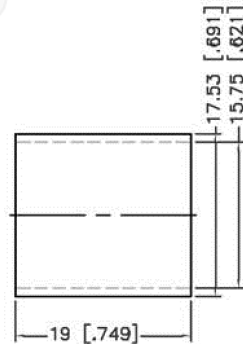

RECOMMENDED
CABLE STRIPPING DIM'S

RECOMMENDED
MOUNTING HOLE

Material Specifications

Cable(s): LMR600
 Finish: Silver
 Insulation: Teflon
 Impedance: 50 Ohms

FCC Federal Custom Cable
www.FCCable.com
 1891 Alton Parkway, Irvine, CA 92606
 Phone: (949) 851-3114 | Fax: (949) 852-8136
Sales@FCCable.com

CAGE CODE 1UKX3	
Dimensions Millimeters Inches	
Scale:	N/A
Revision:	

Part Number:
C6011

Description:
7/16 DIN FEMALE CONNECTOR BULKHEAD CRIMP FOR LMR600 CABLES

NOTES:
 1. DIMENSIONS ARE IN MILLIMETERS | INCHES
 2. UNLESS OTHERWISE SPECIFIED ALL DIMENSIONS ARE NOMINAL
 3. SPECIFICATIONS ARE SUBJECT TO CHANGE WITHOUT NOTICE