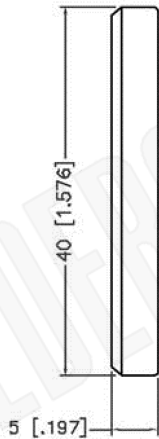

RECOMMENDED
CABLE STRIPPING DIM'S

RECOMMENDED
MOUNTING HOLE

Material Specifications

Cable(s): LMR600
 Finish: Silver
 Insulation: Teflon
 Impedance: 50 Ohms

FCC Federal Custom Cable
www.FCCable.com
 1891 Alton Parkway, Irvine, CA 92606
 Phone: (949) 851-3114 | Fax: (949) 852-8136
Sales@FCCable.com

CAGE CODE 1UKX3	
Dimensions Millimeters Inches	
Scale:	N/A
Revision:	

Part Number:
C6011

Description:
7/16 DIN FEMALE CONNECTOR BULKHEAD CRIMP FOR LMR600 CABLES

NOTES:
 1. DIMENSIONS ARE IN MILLIMETERS | INCHES
 2. UNLESS OTHERWISE SPECIFIED ALL DIMENSIONS ARE NOMINAL
 3. SPECIFICATIONS ARE SUBJECT TO CHANGE WITHOUT NOTICE